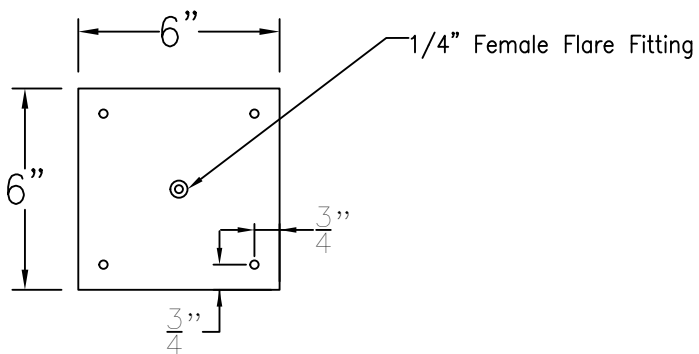

TRINITY SMALL CEILING HALF YOKE

Shortest Height 28"

Front View

Side View

Ceiling Mount

Lights are hand crafted
Dimensions may vary by 1/4"