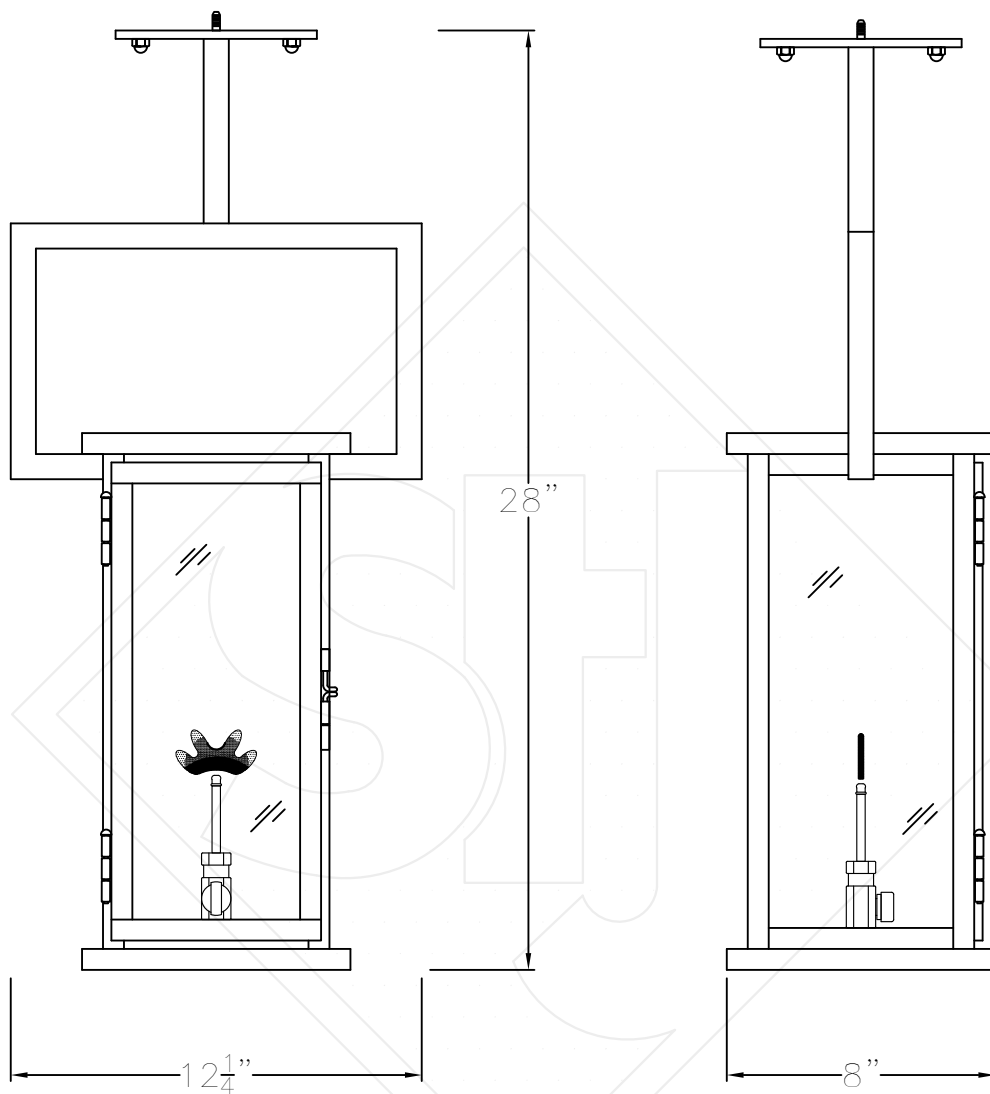

TRINITY SMALL CEILING HALF YOKE

Shortest Height 28"

Front View

Side View

Ceiling Mount

Lights are hand crafted
Dimensions may vary by 1/4"