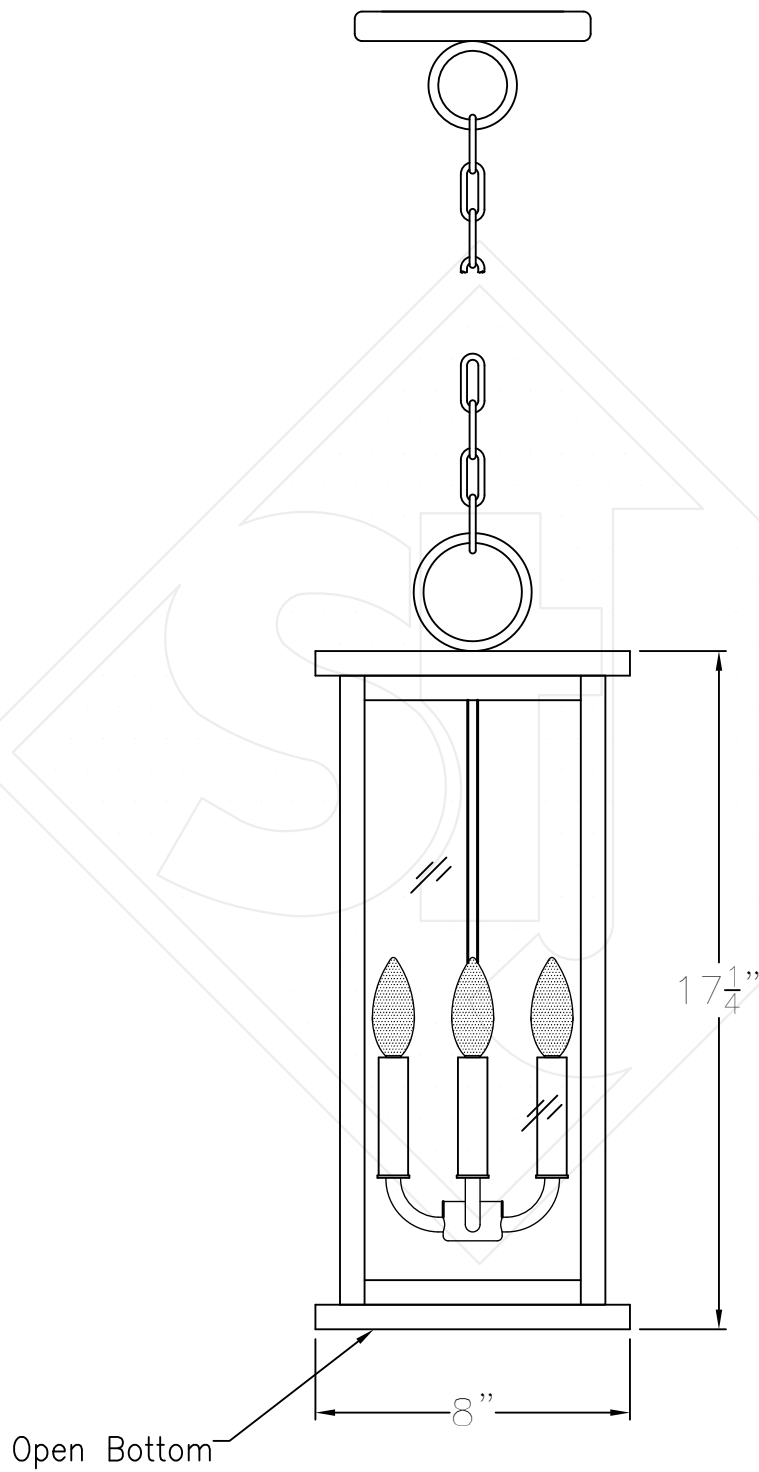

TRINITY SMALL PENDANT

Comes standard w/ 6'
of chain

Front View

Lights are hand crafted
Dimensions may vary by 1/4"