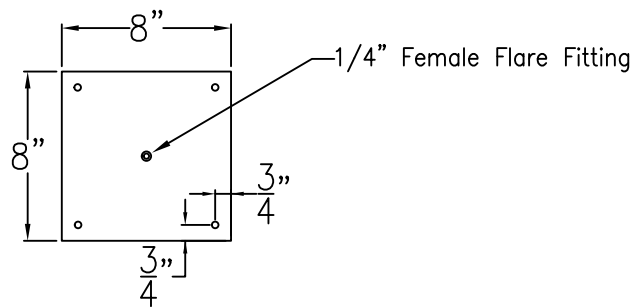

# WINNIPEG LARGE CEILING FULL YOKE

Shortest Height 44"

Lights are hand crafted  
Dimensions may vary by 1/4"

Ceiling Mount