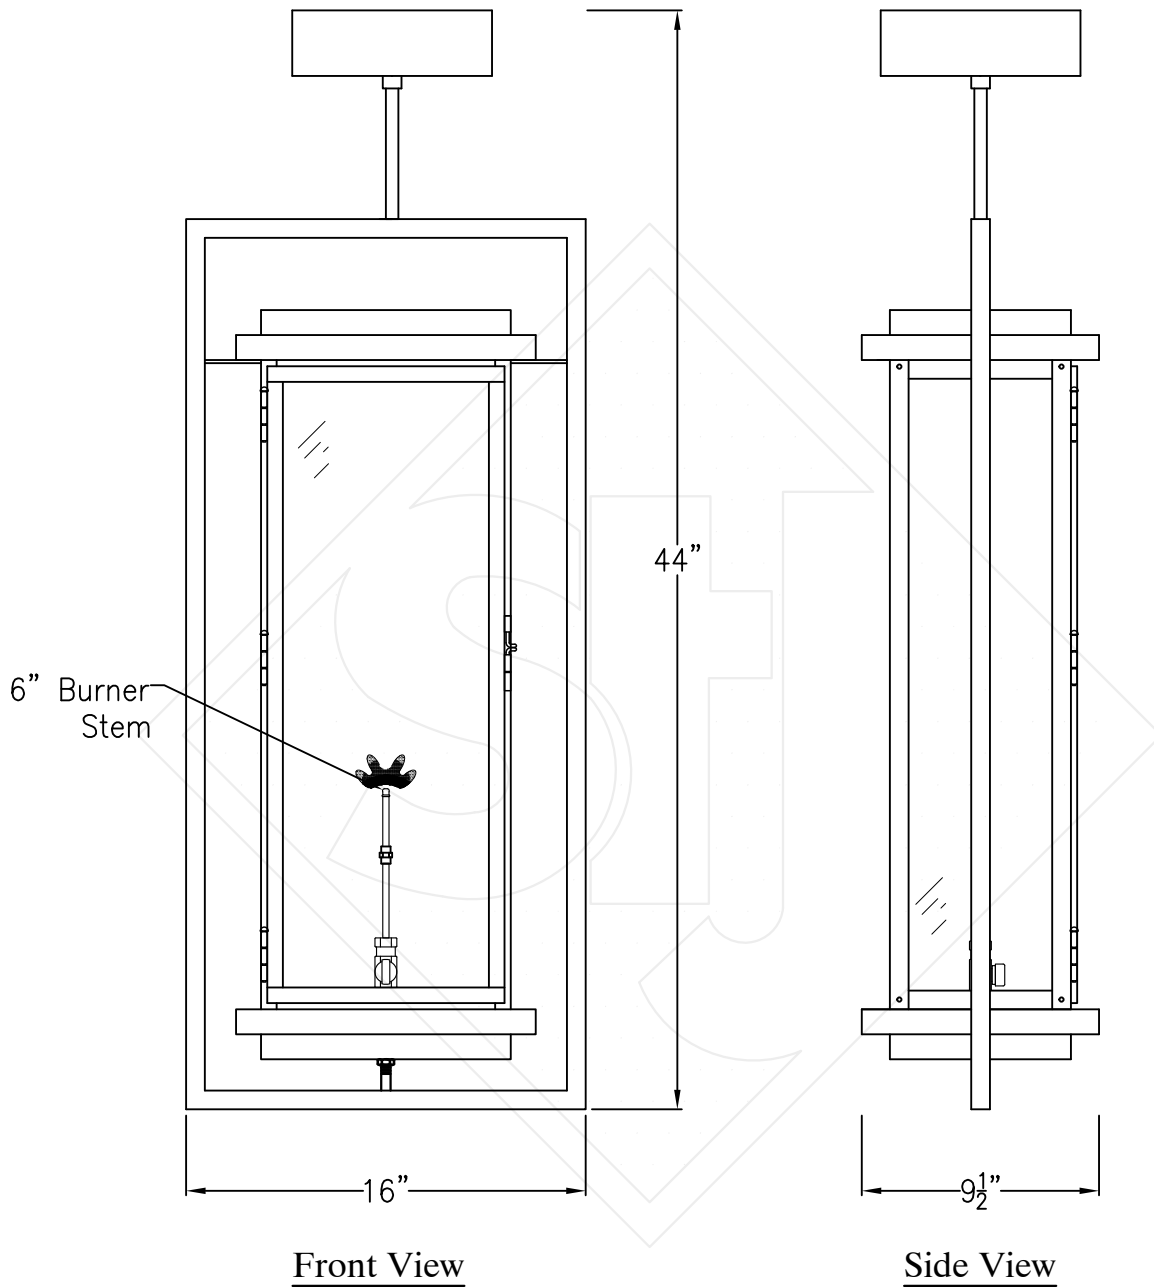

# WINNIPEG LARGE CEILING FULL YOKE

Shortest Height 44"

Lights are hand crafted  
Dimensions may vary by 1/4"

Ceiling Mount