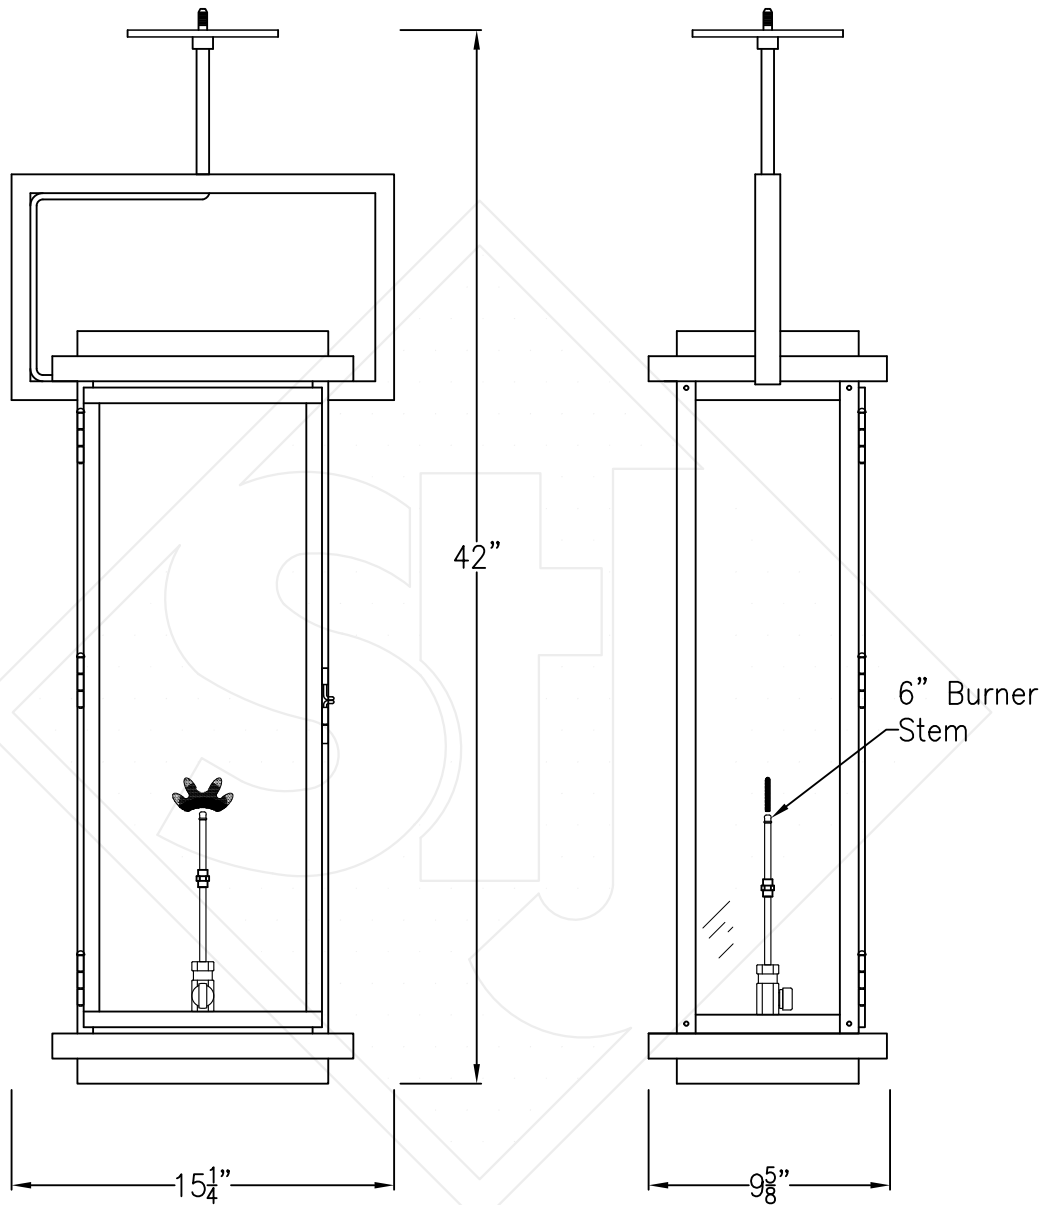

WINNIPEG LARGE CEILING HALF YOKE

Shortest Height 42"

Front View

Side View

Ceiling Mount

Lights are hand crafted
Dimensions may vary by 1/4"