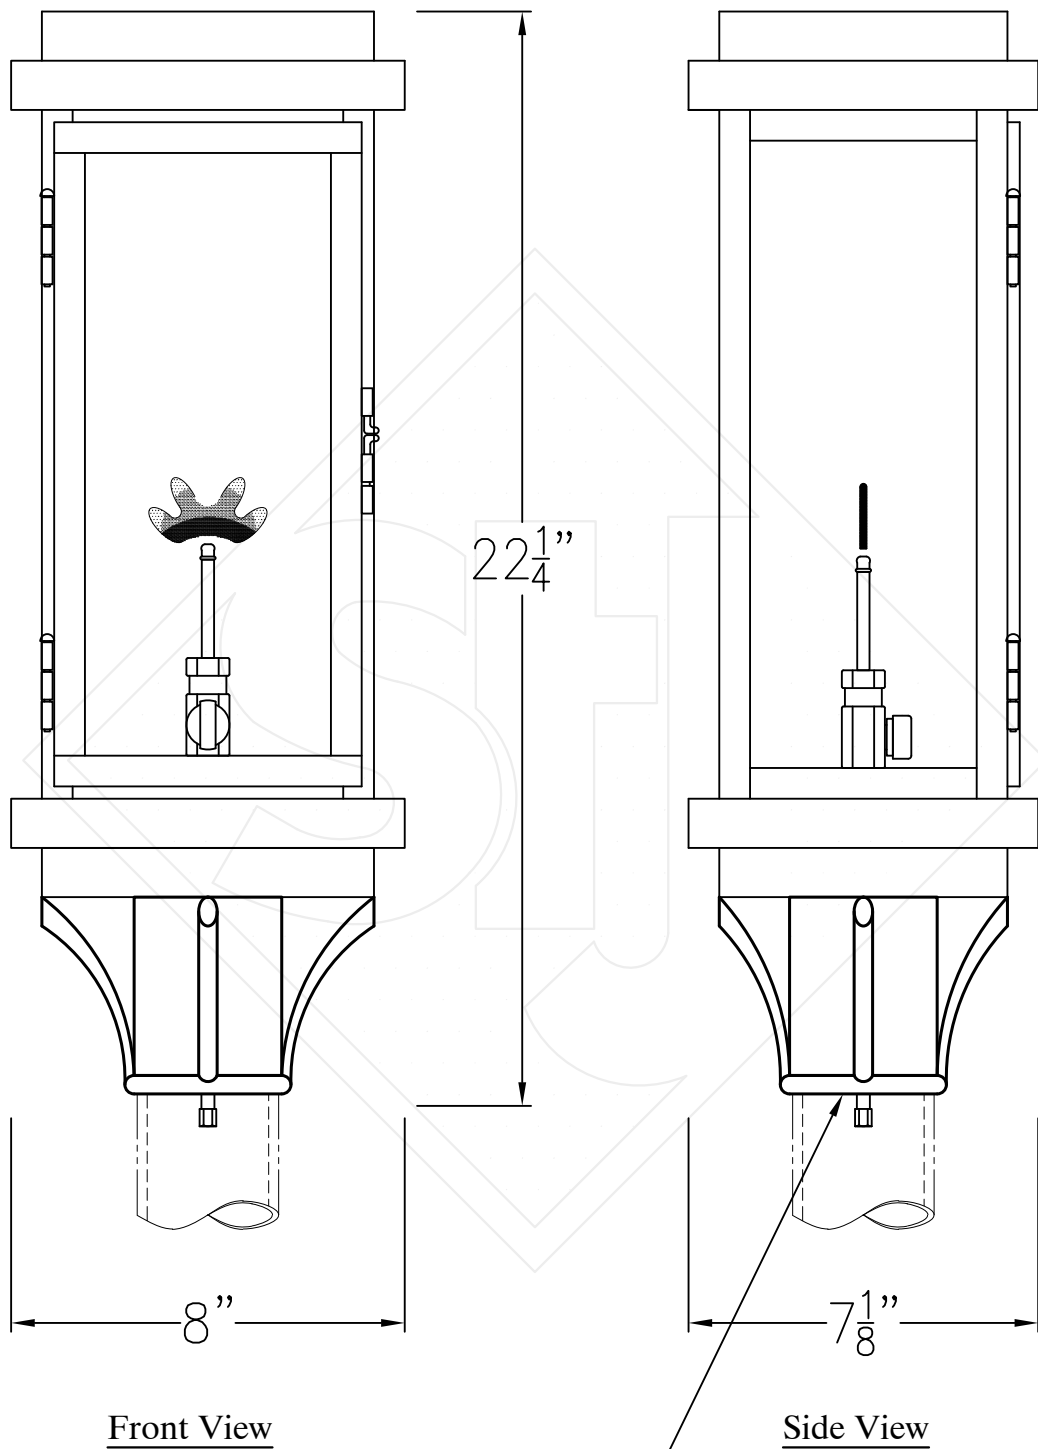

WINNIPEG SMALL COPPER POST MOUNT

Front View

Side View

Fits over 3" post
 $\frac{1}{4}$ " Female Flare Fitting

Lights are hand crafted
Dimensions may vary by $\frac{1}{4}$ "