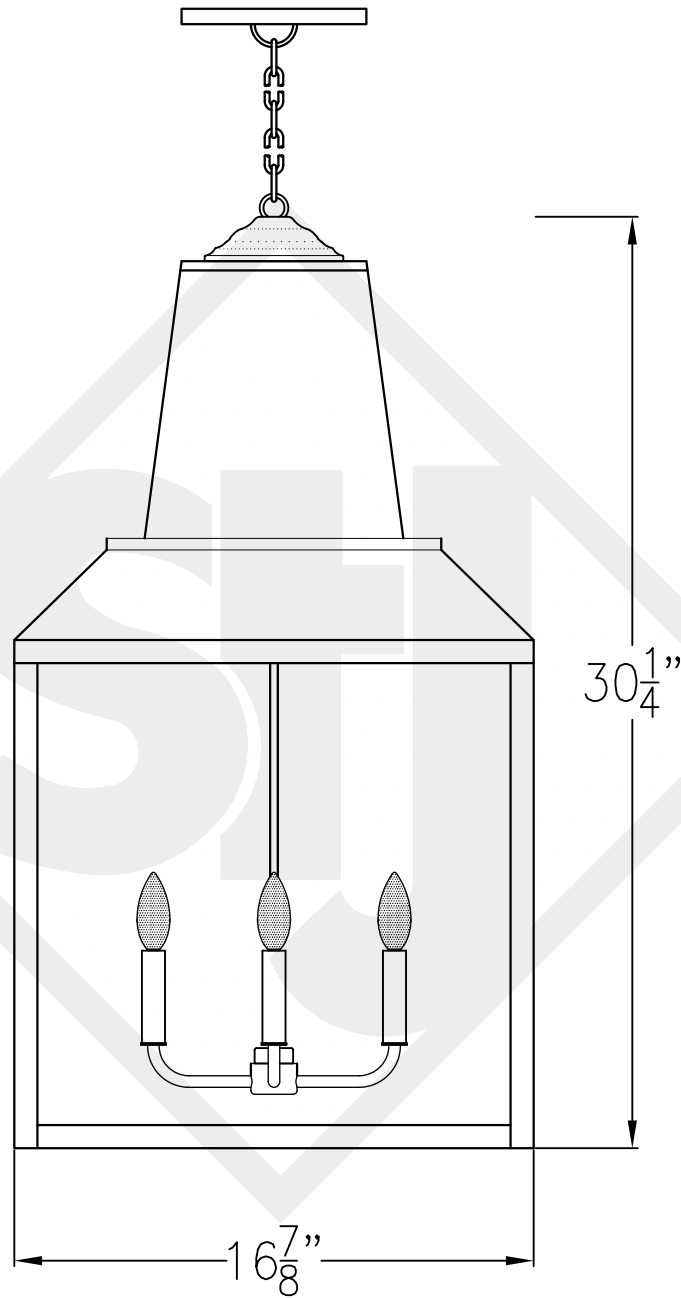

# WINNSBORO LARGE

Quad Candelabra  
Comes standard w/ 6'  
of chain

Front View

Lights are hand crafted  
Dimensions may vary by 1/4"

Winnsboro Large	
 St. James LIGHTING	
SCALE: N.T.S.	DRAFT: B. Vial
FILE: WINN	APP'D: J. Ragan
JOB: X	DATE: 9/27/17