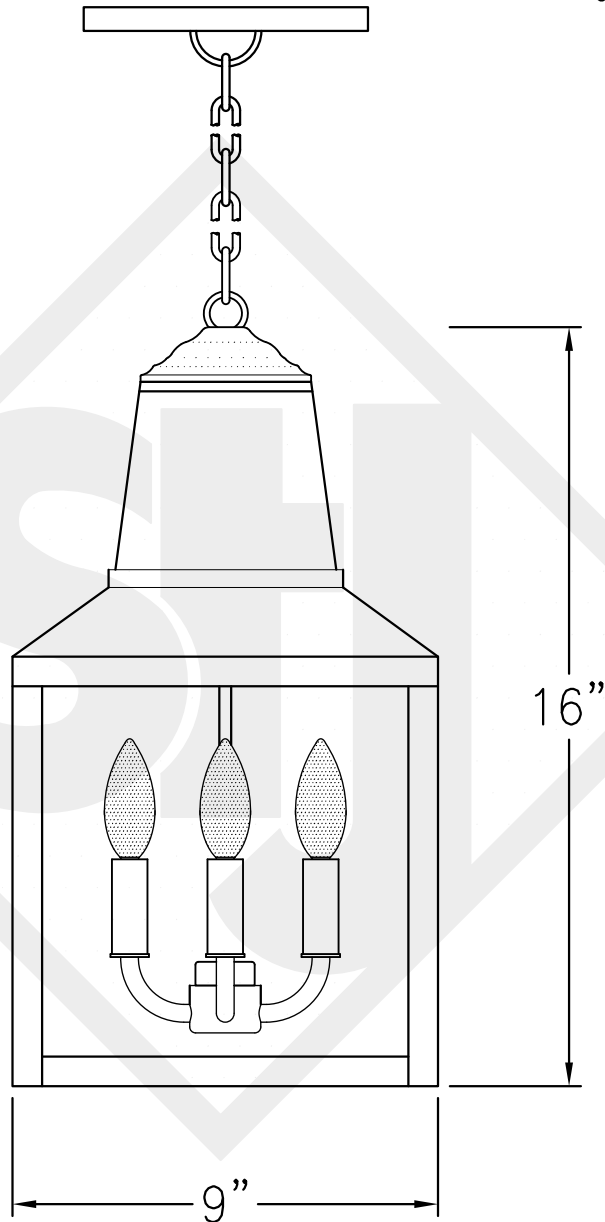

# WINNSBORO MINI

Triple Candelabra  
Comes standard w/ 6'  
of chain

Front View

Lights are hand crafted  
Dimensions may vary by 1/4"

Winnsboro Mini	
 St. James LIGHTING	
SCALE: N.T.S.	DRAFT: B. Vial
FILE: WINN	APP'D: J. Ragan
JOB: X	DATE: 9/27/17