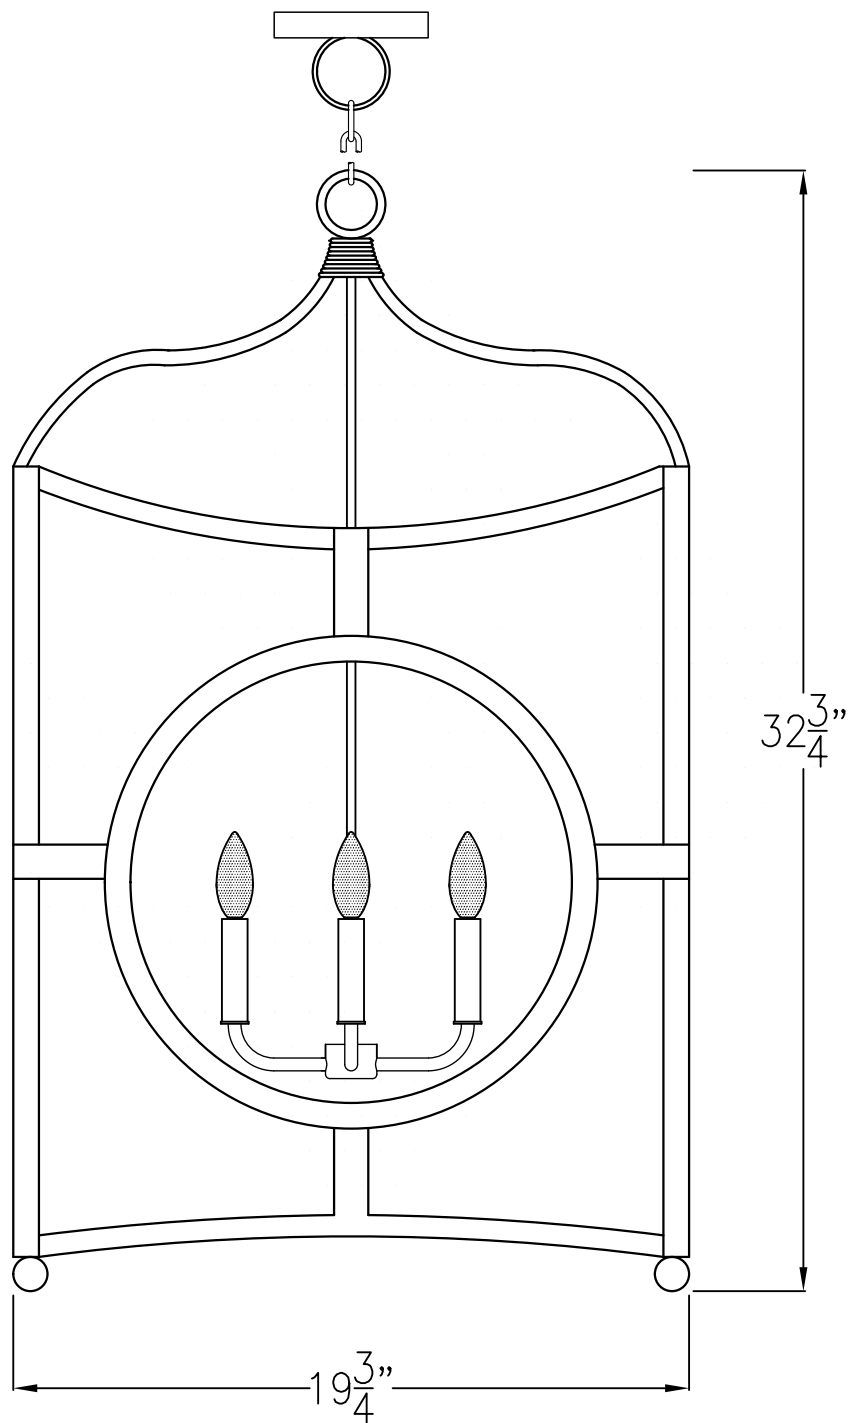

BONSAI HANGING CAGE

LARGE

Quad Candelabra
Comes standard w/ 6'
of chain

Front View

Lights are hand crafted
Dimensions may vary by 1/4"