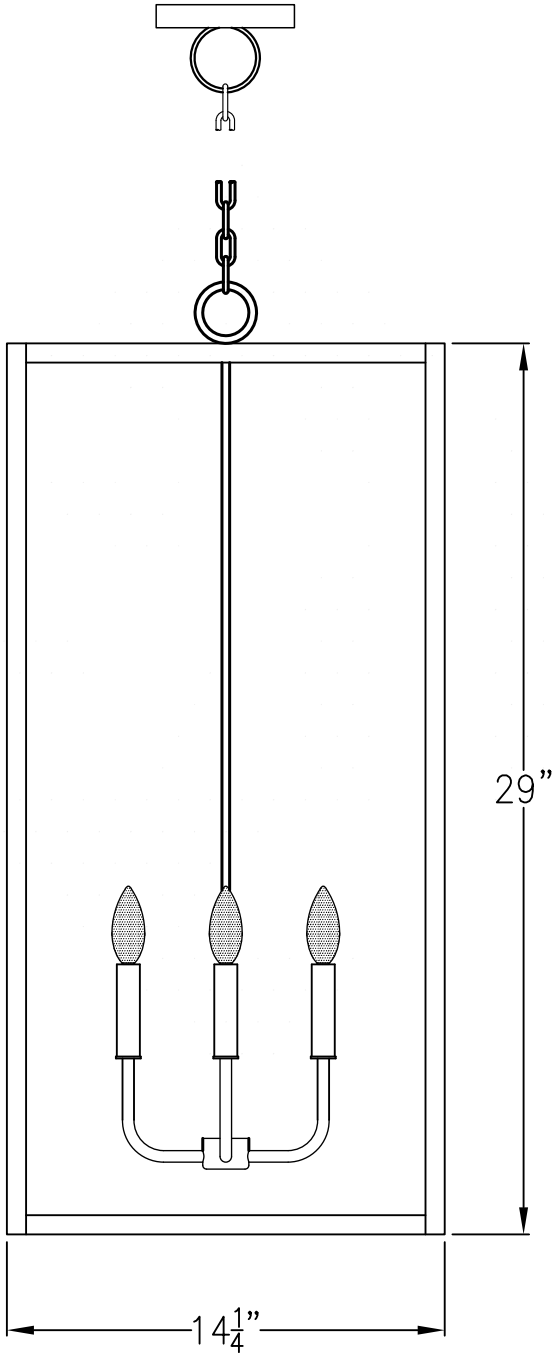

# CAMDEN LARGE HANGING CAGE

Quad Candelabra  
Comes standard w/  
6' of chain

Front View

Lights are hand crafted  
Dimensions may vary by 1/4"