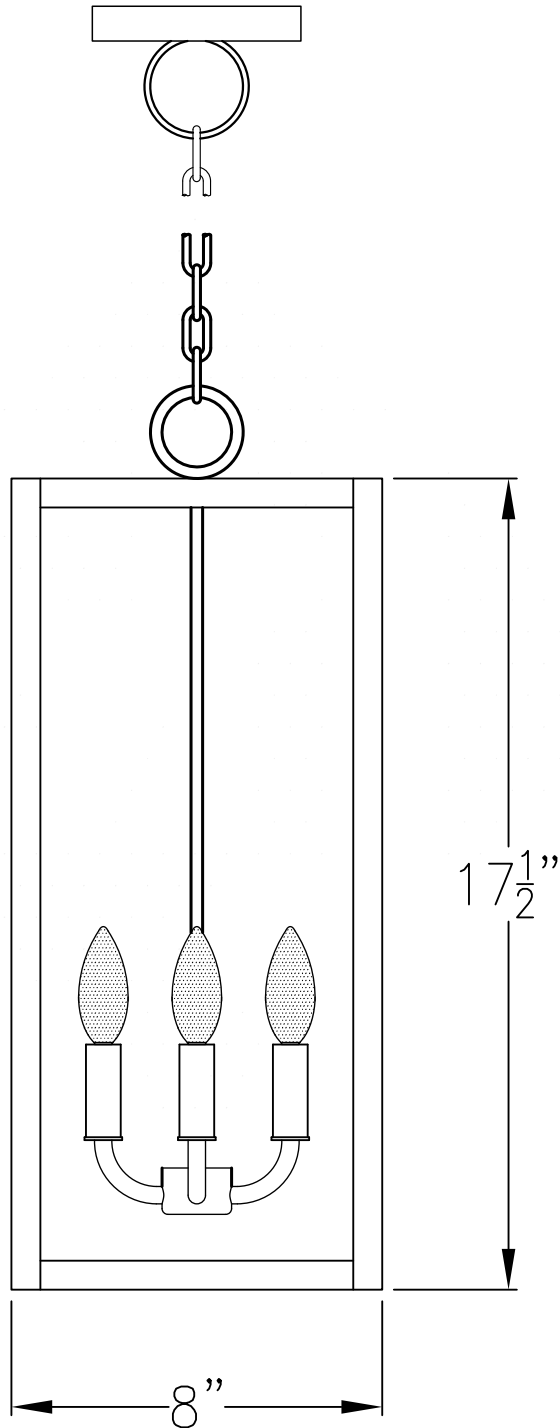

CAMDEN MINI HANGING CAGE

Triple Candelabra
Comes standard w/
6' of chain

Front View

Lights are hand crafted
Dimensions may vary by 1/4"