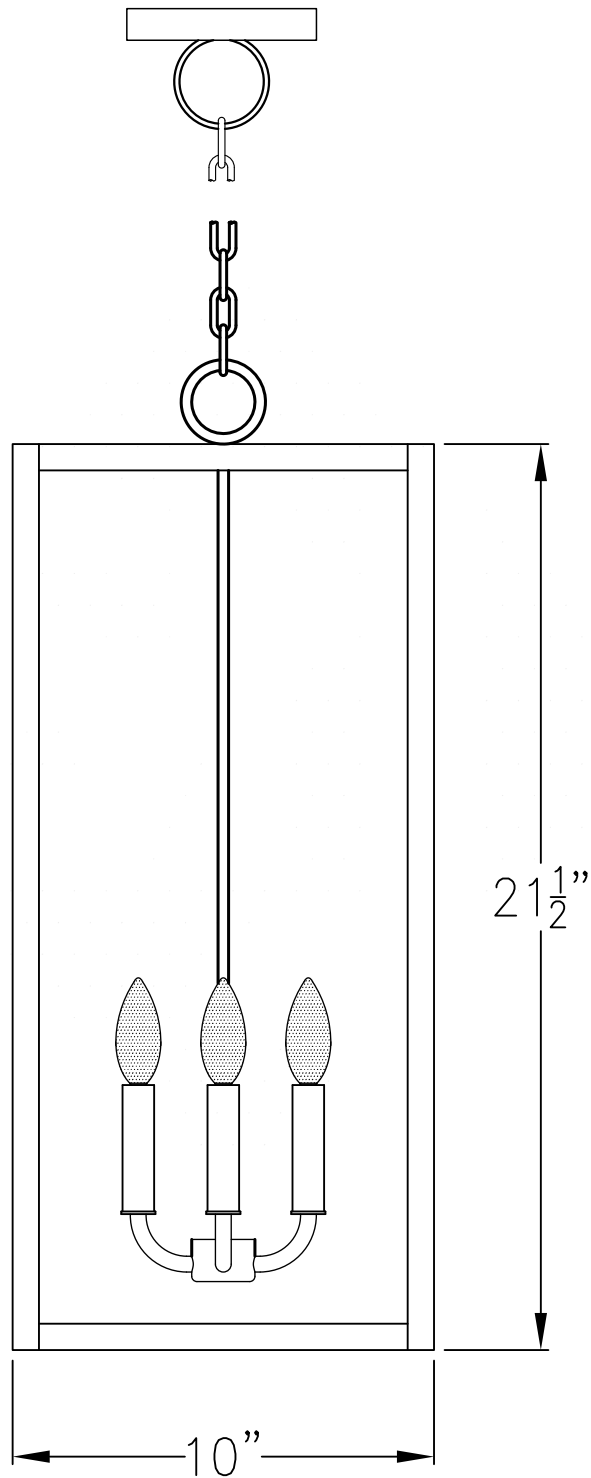

CAMDEN SMALL HANGING CAGE

Triple Candelabra
Comes standard w/
6' of chain

Front View

Lights are hand crafted
Dimensions may vary by 1/4"

carolinaLanterns.
&
LIGHTING

www.carolinalanterns.com
P. 843-881-4170