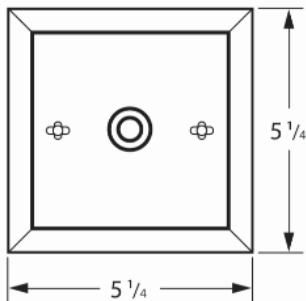

John Street Series

JS-1 Hanging Pendant 27h x 12w x 12d

*Comes with just one link of chain for an overall drop of 27 inches

Canopy:

DAMP

1362 Chuck Dawley Blvd
Mount Pleasant, SC 29464
www.carolinalanterns.com
customerservice@carolinalanterns.com