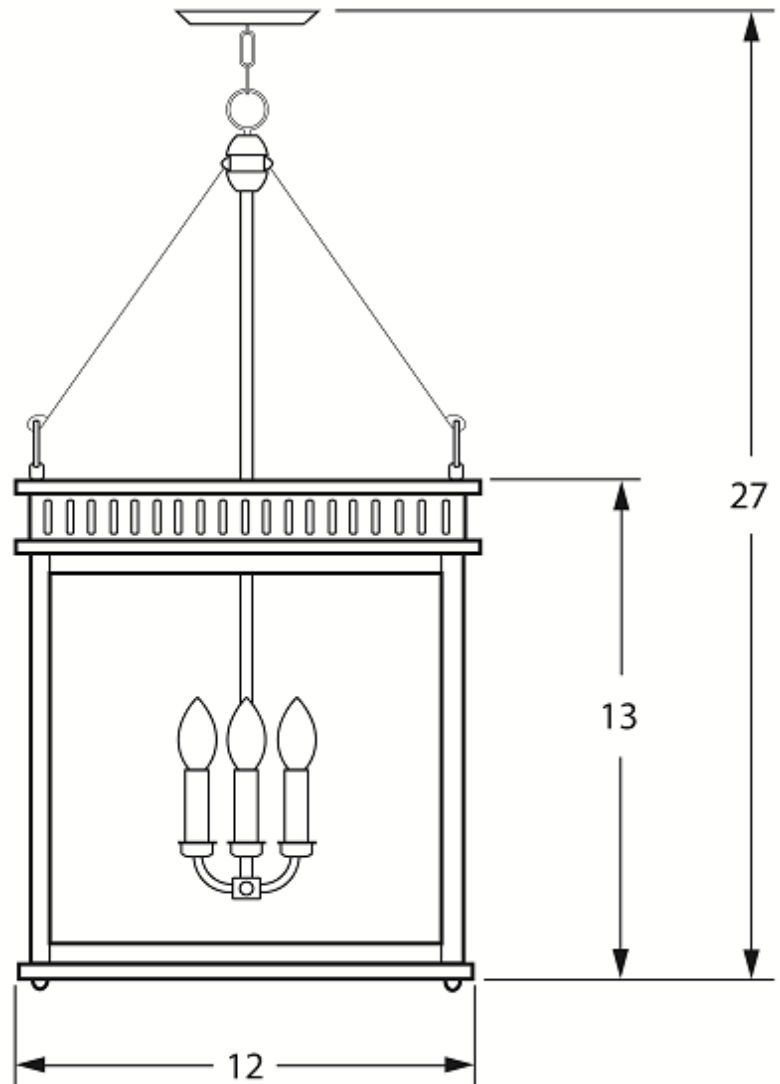

John Street Series

JS-1 Hanging Pendant 27h x 12w x 12d

*Comes with just one link of chain for an overall drop of 27 inches

Canopy:

DAMP

1362 Chuck Dawley Blvd
Mount Pleasant, SC 29464
www.carolinalanterns.com
customerservice@carolinalanterns.com