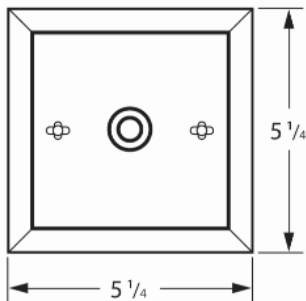

John Street Series

JS-2

Hanging Pendant

39h x 16w x 16d

*Comes with just one link of chain for an overall drop of 39 inches

Canopy:

DAMP

1362 Chuck Dawley Blvd
Mount Pleasant, SC 29464
www.carolinalanterns.com
customerservice@carolinalanterns.com