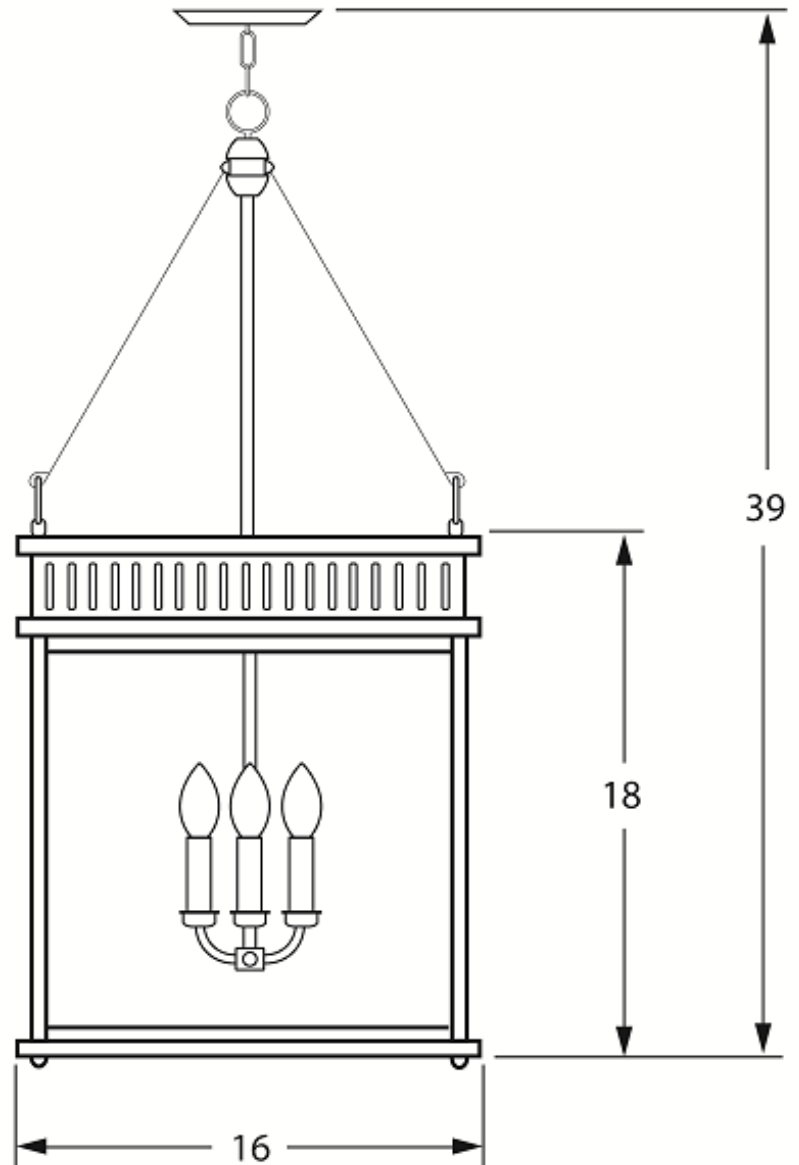

John Street Series

JS-2

Hanging Pendant

39h x 16w x 16d

*Comes with just one link of chain for an overall drop of 39 inches

Canopy:

DAMP

1362 Chuck Dawley Blvd
Mount Pleasant, SC 29464
www.carolinalanterns.com
customerservice@carolinalanterns.com