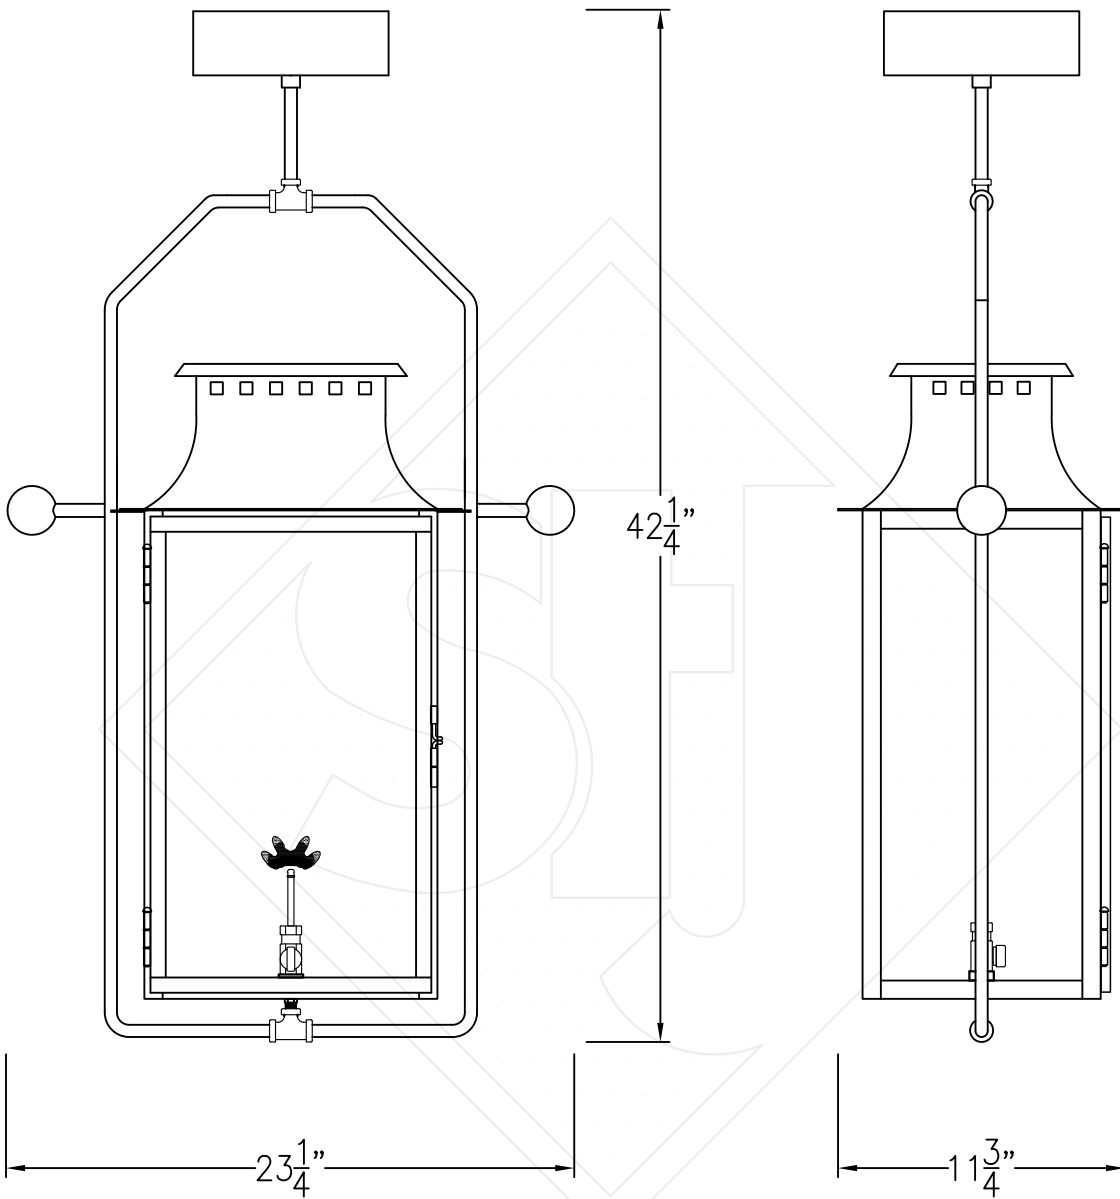

# ASPEN LARGE w/ YOKE (CEILING) BRACKET

Shortest Height 39 1/4"

Front View

Side View

Lights are hand crafted  
Dimensions may vary by 1/4"

Ceiling Mount