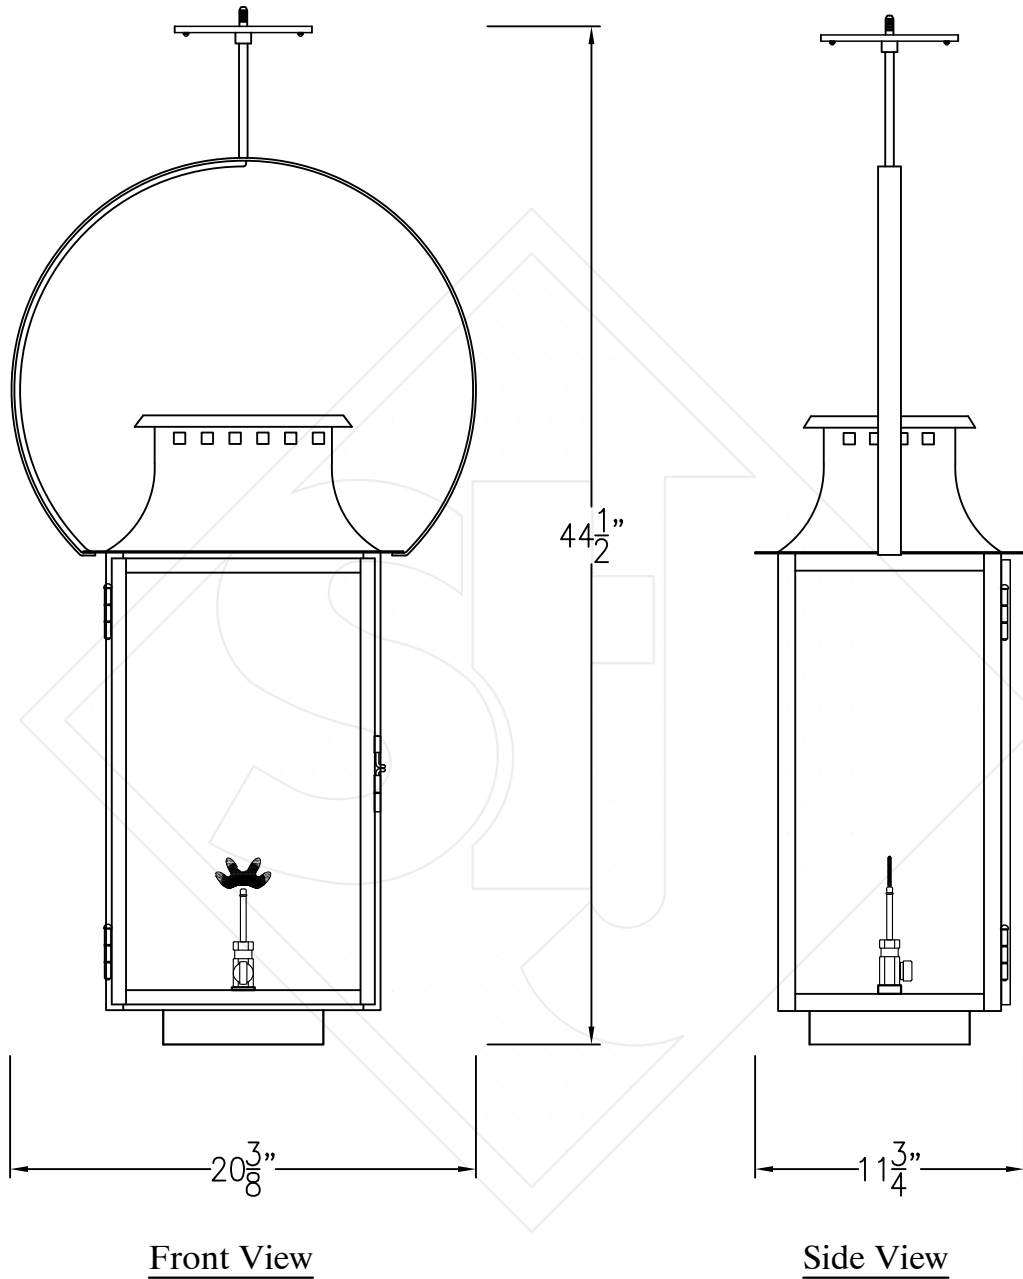

ASPEN LARGE w/ HALF (CEILING) YOKE

Shortest Height 39"

Lights are hand crafted
Dimensions may vary by 1/4"

Ceiling Mount