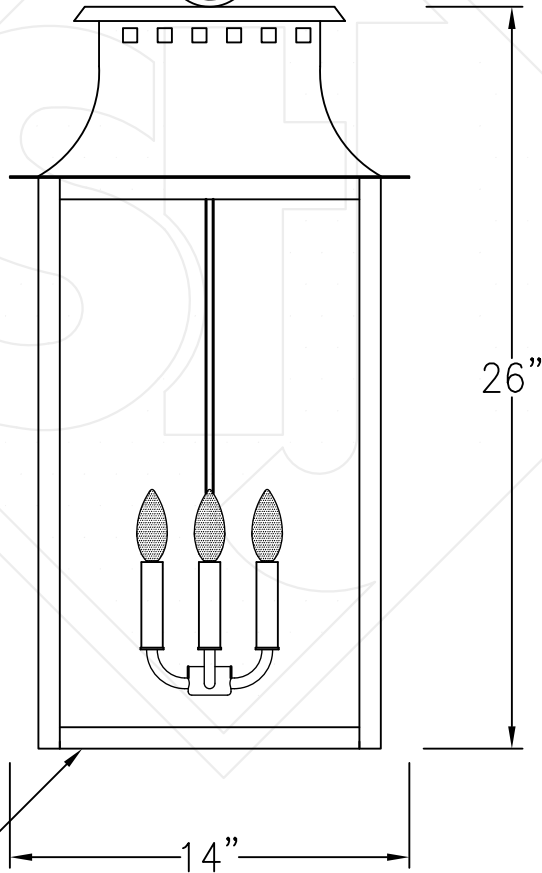

# ASPEN LARGE w/ CHAIN HUNG PENDANT

Comes standard w/ 6' of chain

Open Bottom

Front View

Lights are hand crafted  
Dimensions may vary by 1/4"