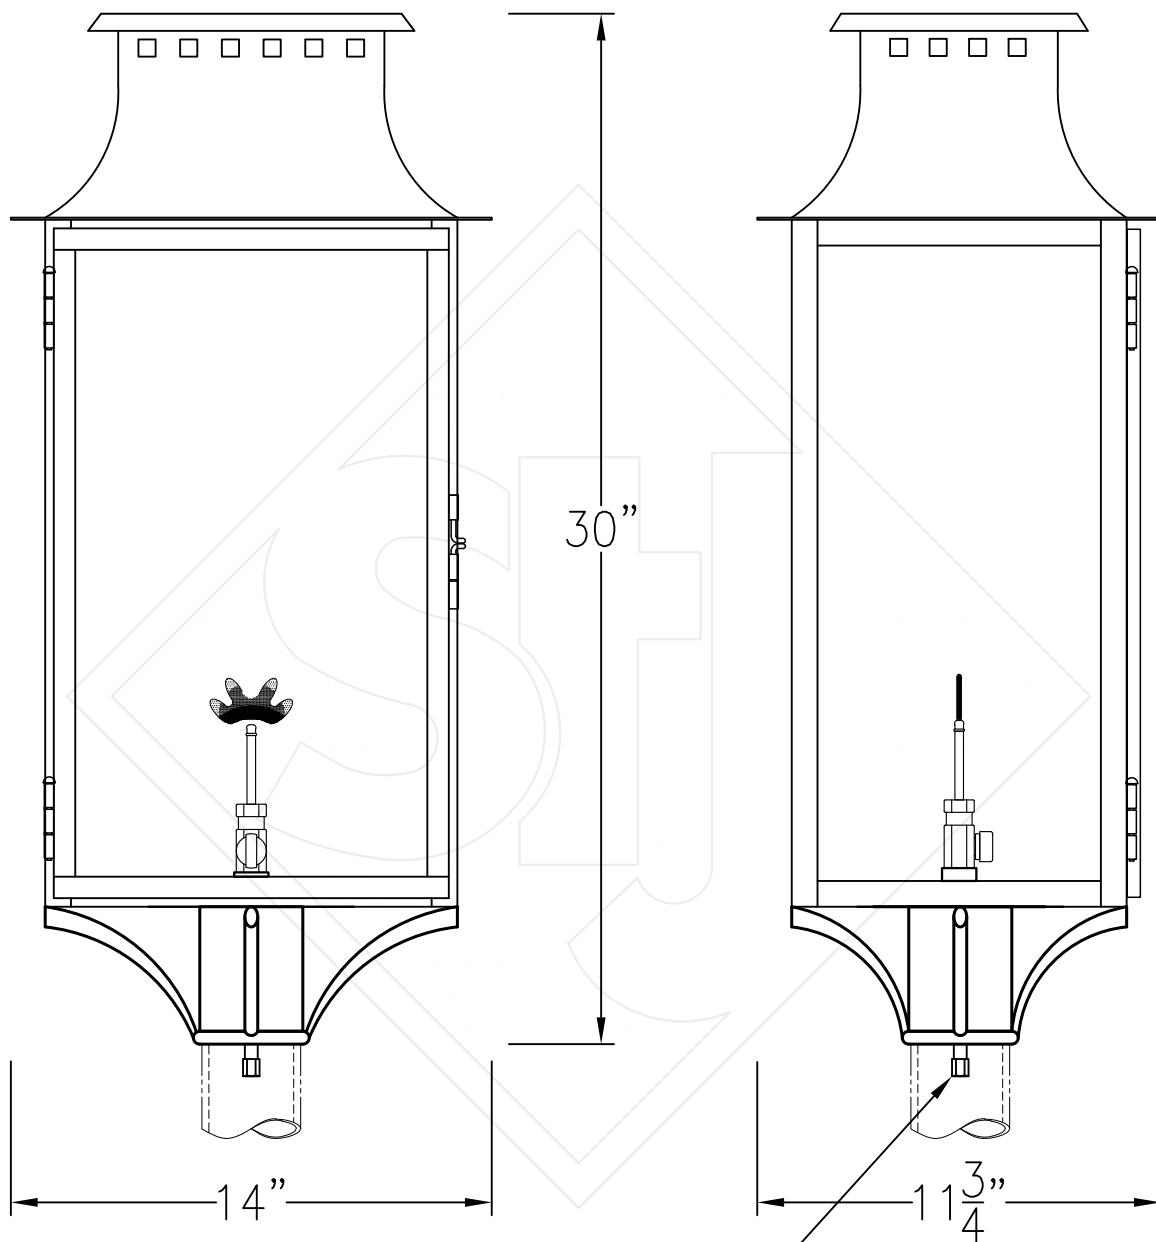

ASPEN LARGE COPPER POST MOUNT

Front View

Side View

Fits over a 3" post
1/4" Female Flare Fitting

Lights are hand crafted
Dimensions may vary by 1/4"