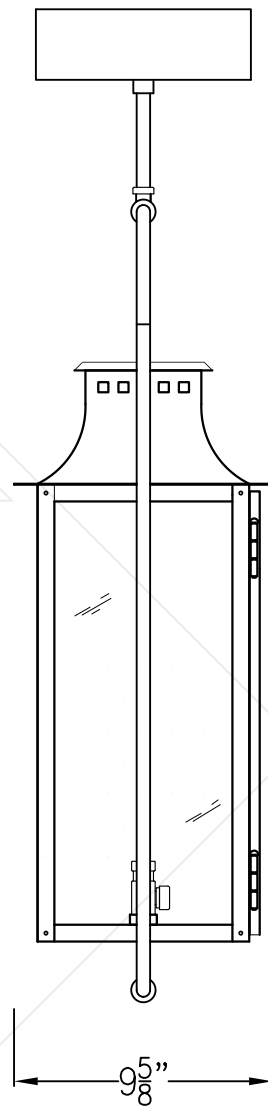

ASPEN MEDIUM FULL YOKE

Shortest Height 35 1/2"

Front View

Side View

Ceiling Mount

Shortest Height 35 1/2"
Lights are hand crafted
Dimensions may vary by 1/4"