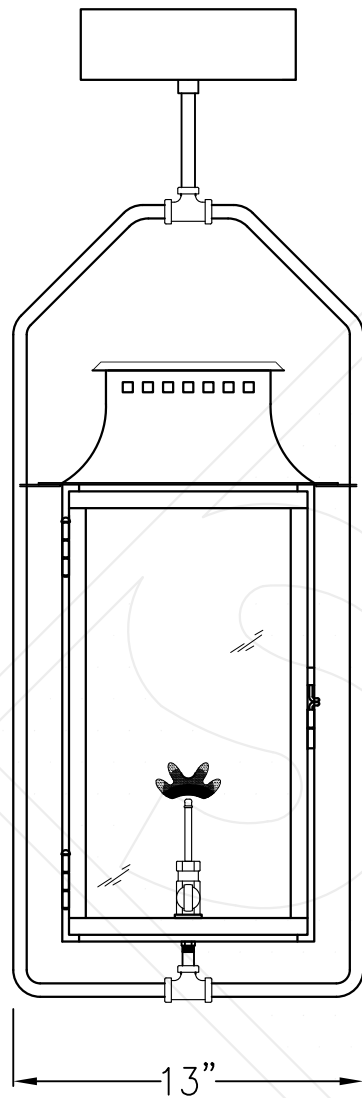

ASPEN MEDIUM FULL YOKE

Shortest Height 35 1/2"

Front View

Side View

Ceiling Mount

Shortest Height 35 1/2"
Lights are hand crafted
Dimensions may vary by 1/4"