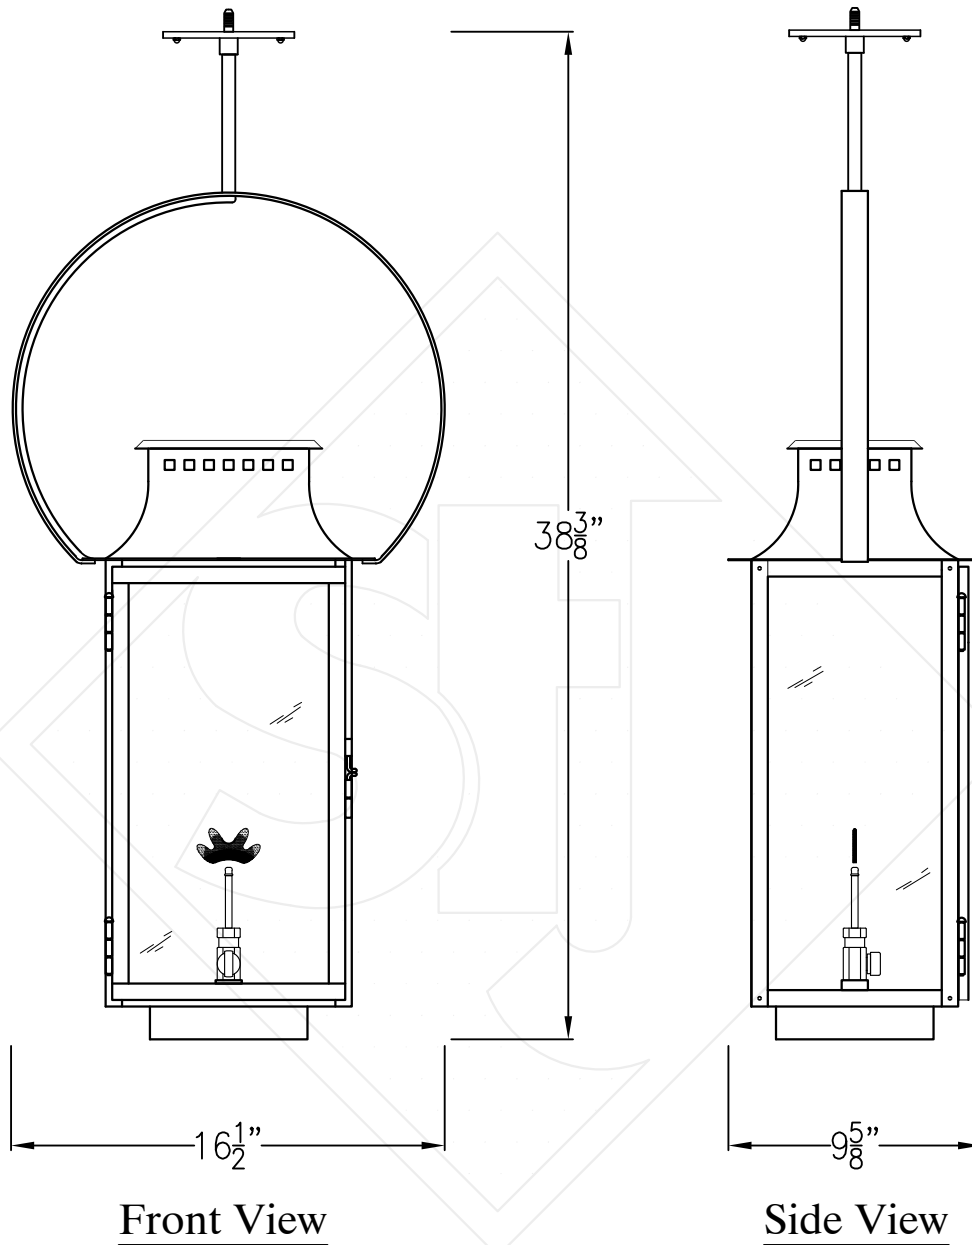

# ASPEN MEDIUM HALF YOKE

Shortest Height 34 1/2"

Ceiling Mount

Lights are hand crafted  
Dimensions may vary by 1/4"