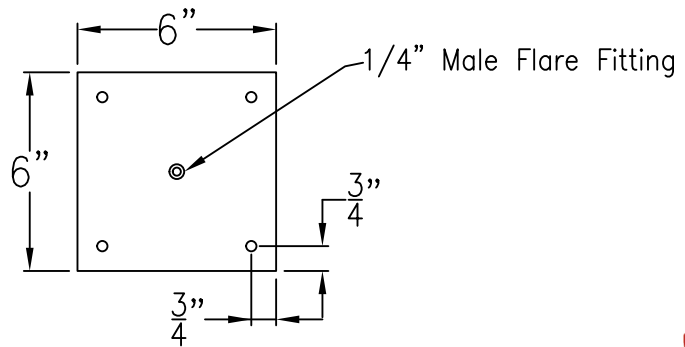

# ASPEN MEDIUM HALF YOKE

Shortest Height 34 1/2"

Ceiling Mount

Lights are hand crafted  
Dimensions may vary by 1/4"