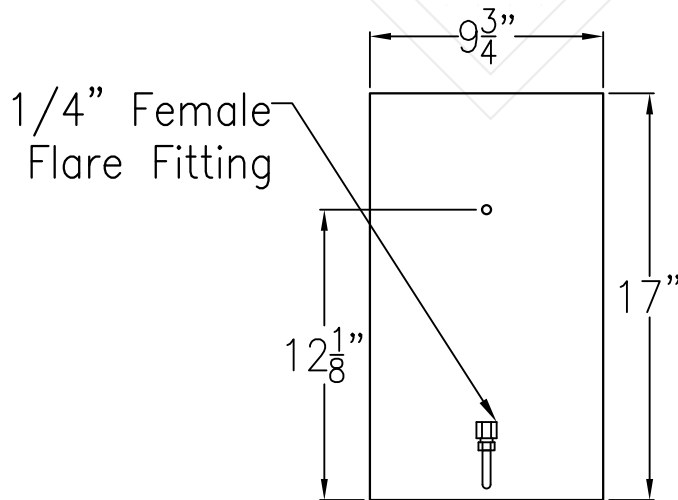

# ASPEN MEDIUM COPPER WALL BRACKET

Front View

Side View

Backplate

Lights are hand crafted  
Dimensions may vary by  $\frac{1}{4}$ "