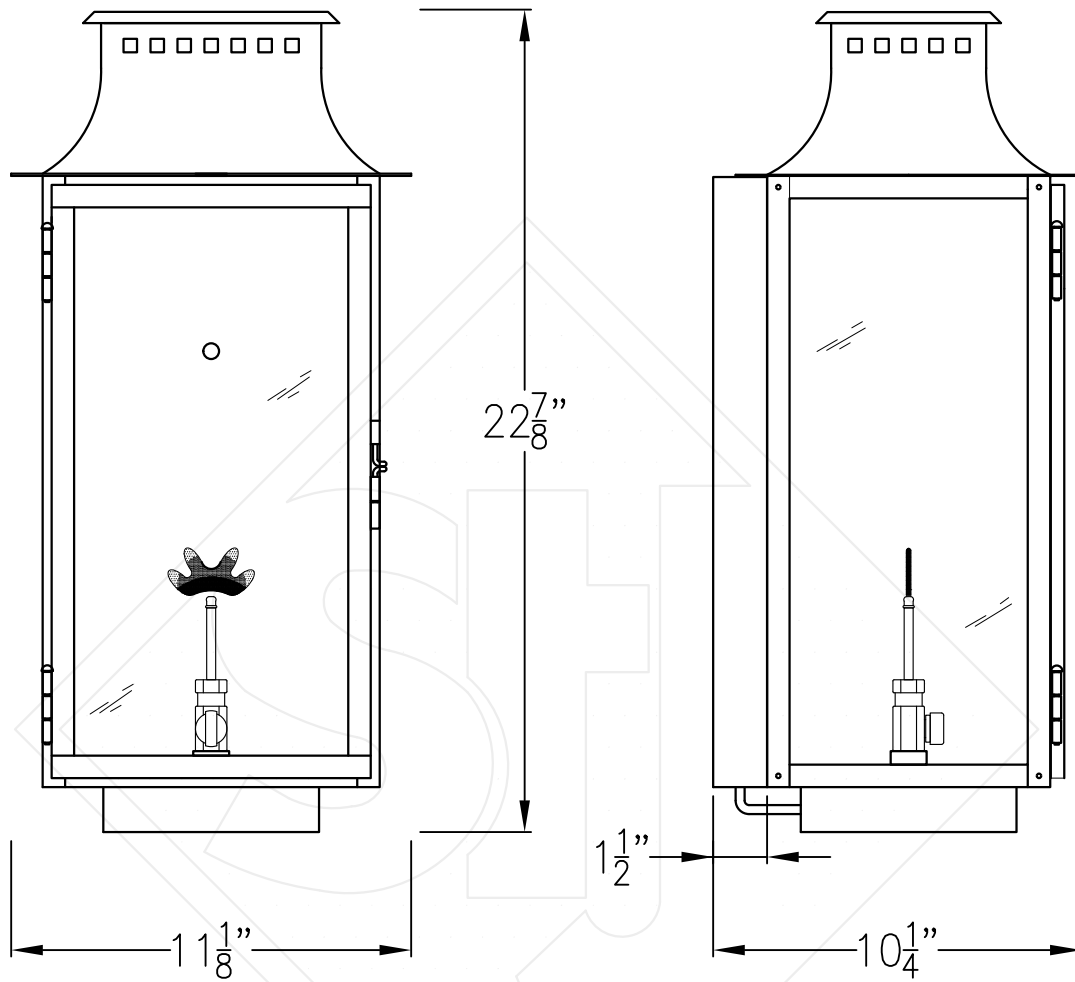

# ASPEN MEDIUM COPPER WALL BRACKET

Front View

Side View

Backplate

Lights are hand crafted  
Dimensions may vary by  $\frac{1}{4}$ "