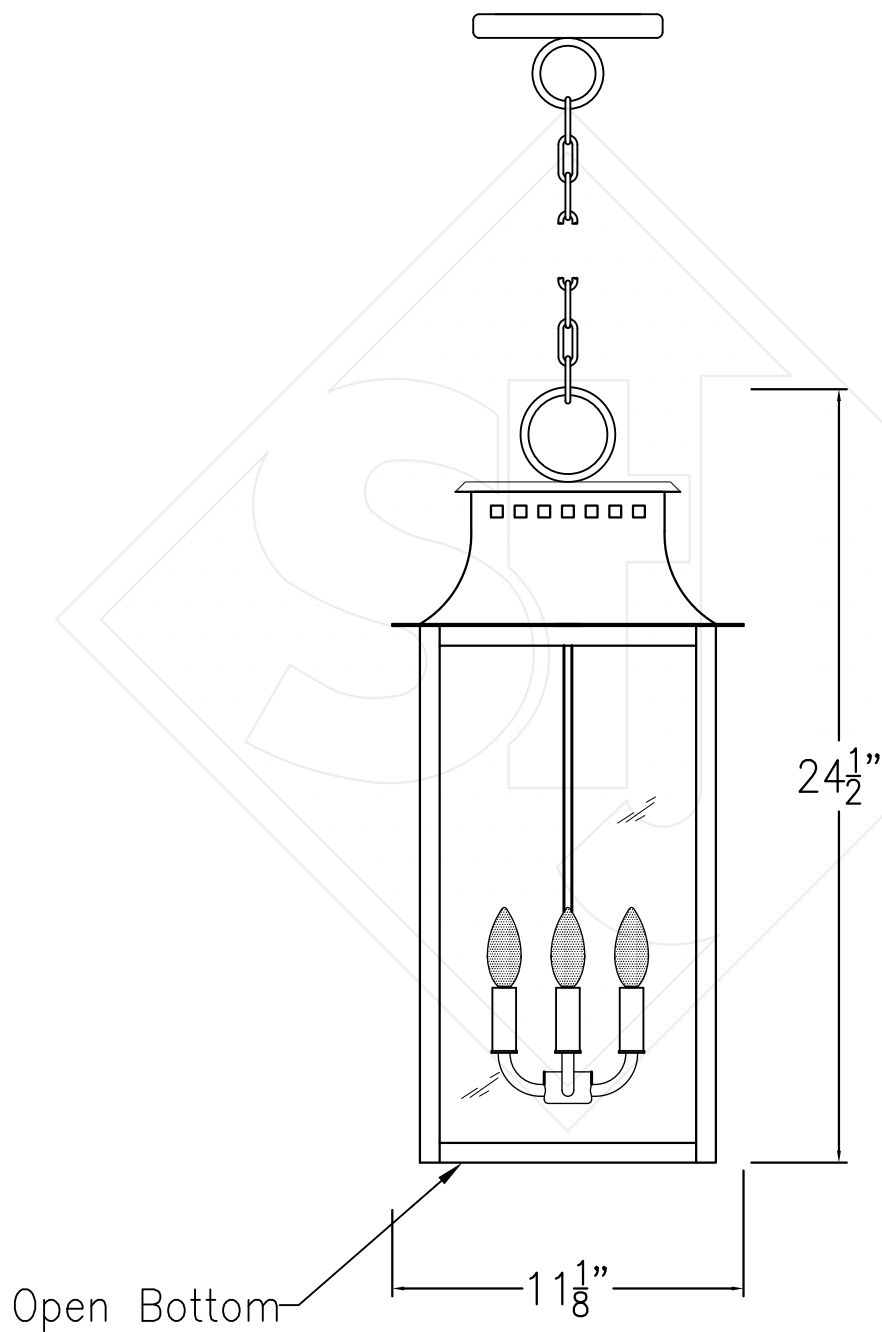

# ASPEN MEDIUM w/ CHAIN HUNG PENDANT

Comes standard w/ 6' of chain

Front View

Lights are hand crafted  
Dimensions may vary by 1/4"