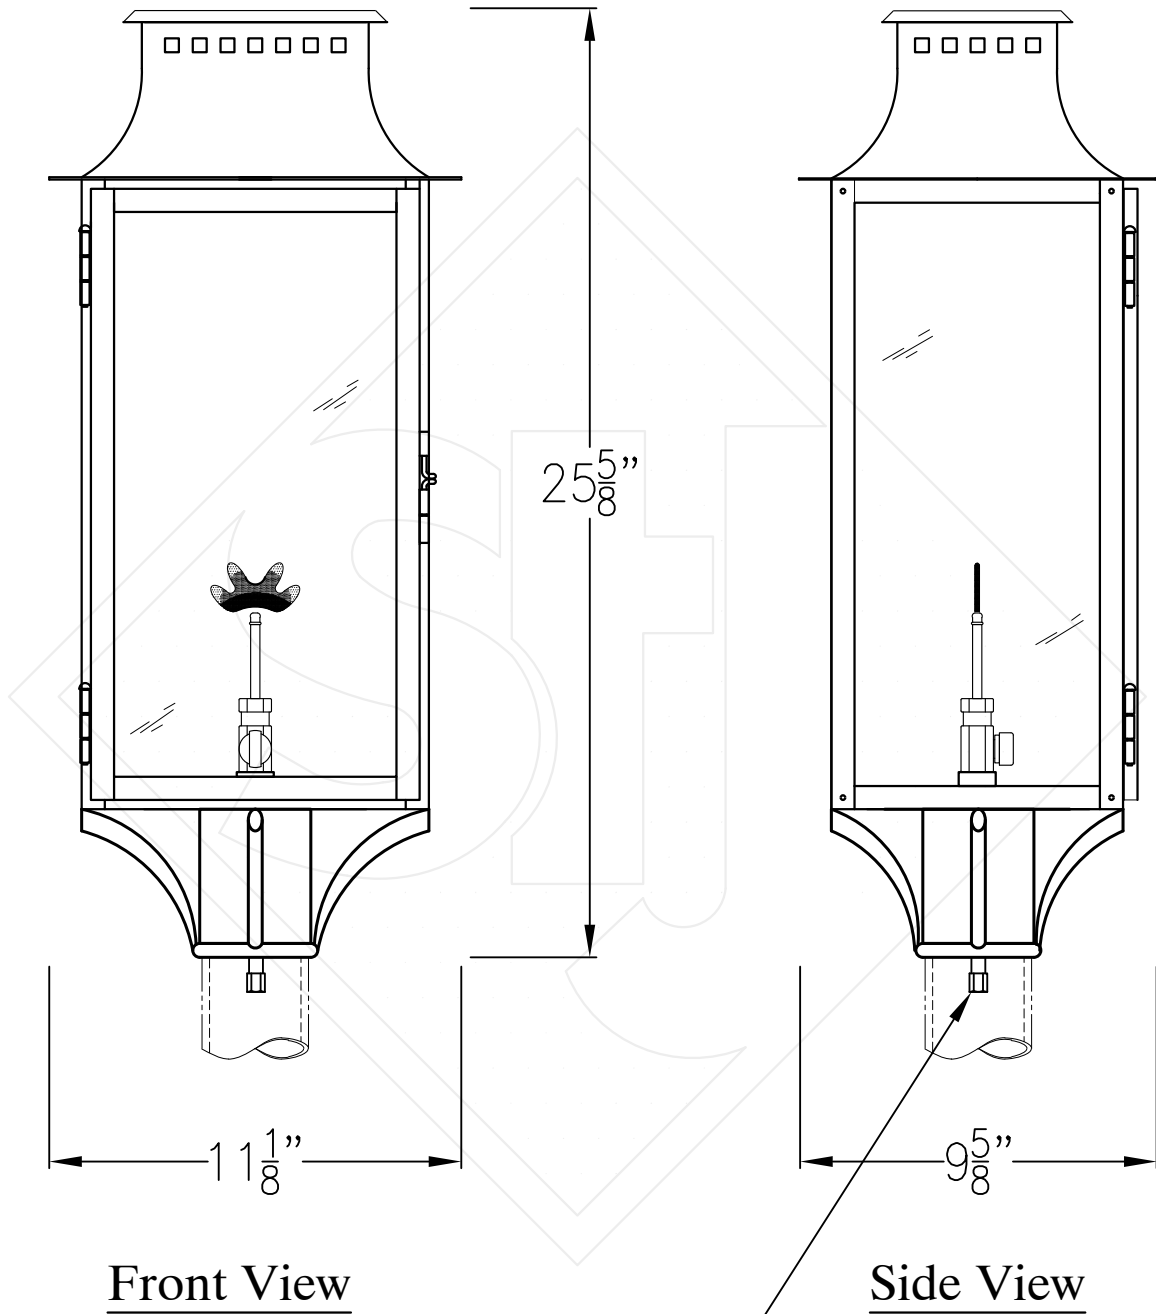

# ASPEN MEDIUM COPPER POST MOUNT

Fits over a 3" post  
 $\frac{1}{4}$ " Female Flare Fitting

Lights are hand crafted  
Dimensions may vary by  $\frac{1}{4}$ "