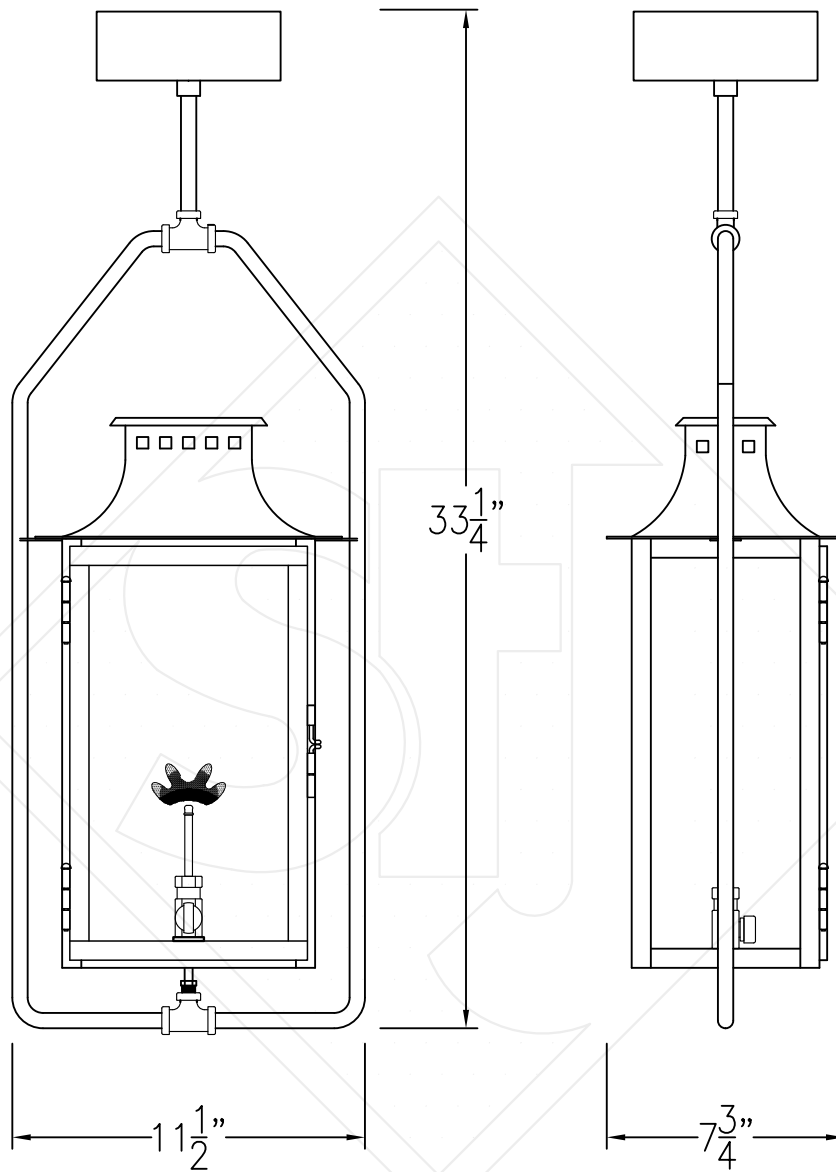

# ASPEN SMALL w/ YOKE (CEILING) BRACKET

Shortest Height 32"

Front View

Side View

Ceiling Mount

Lights are hand crafted  
Dimensions may vary by 1/4"