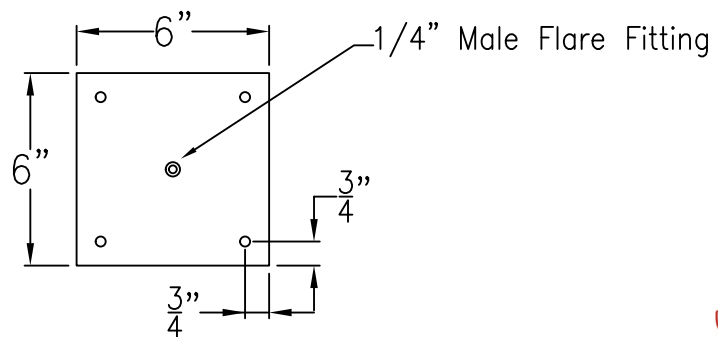

# ASPEN SMALL HALF YOKE

Shortest Height  $31 \frac{1}{8}$ "

Front View

Side View

Ceiling Mount

Lights are Hand Crafted  
Dimensions may vary by 1/4"