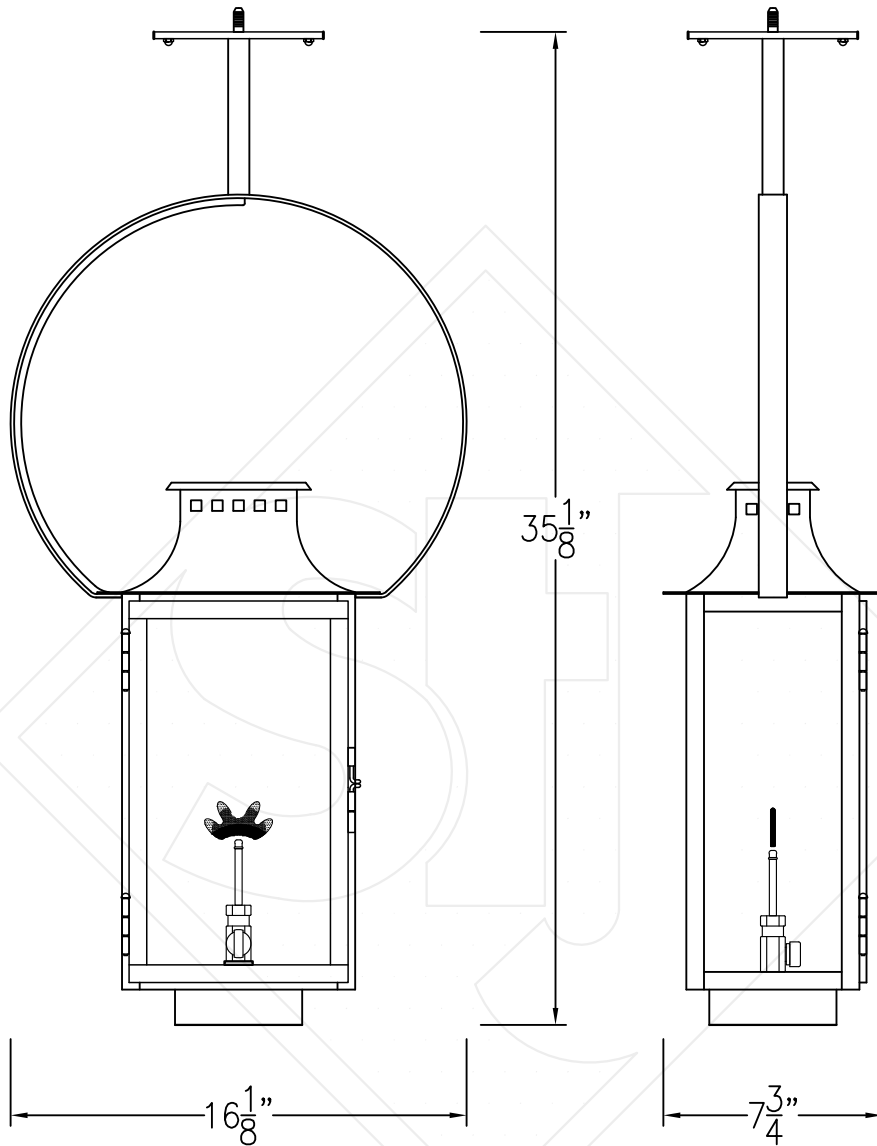

# ASPEN SMALL HALF YOKE

Shortest Height  $31 \frac{1}{8}$ "

Front View

Side View

Ceiling Mount

Lights are Hand Crafted  
Dimensions may vary by 1/4"