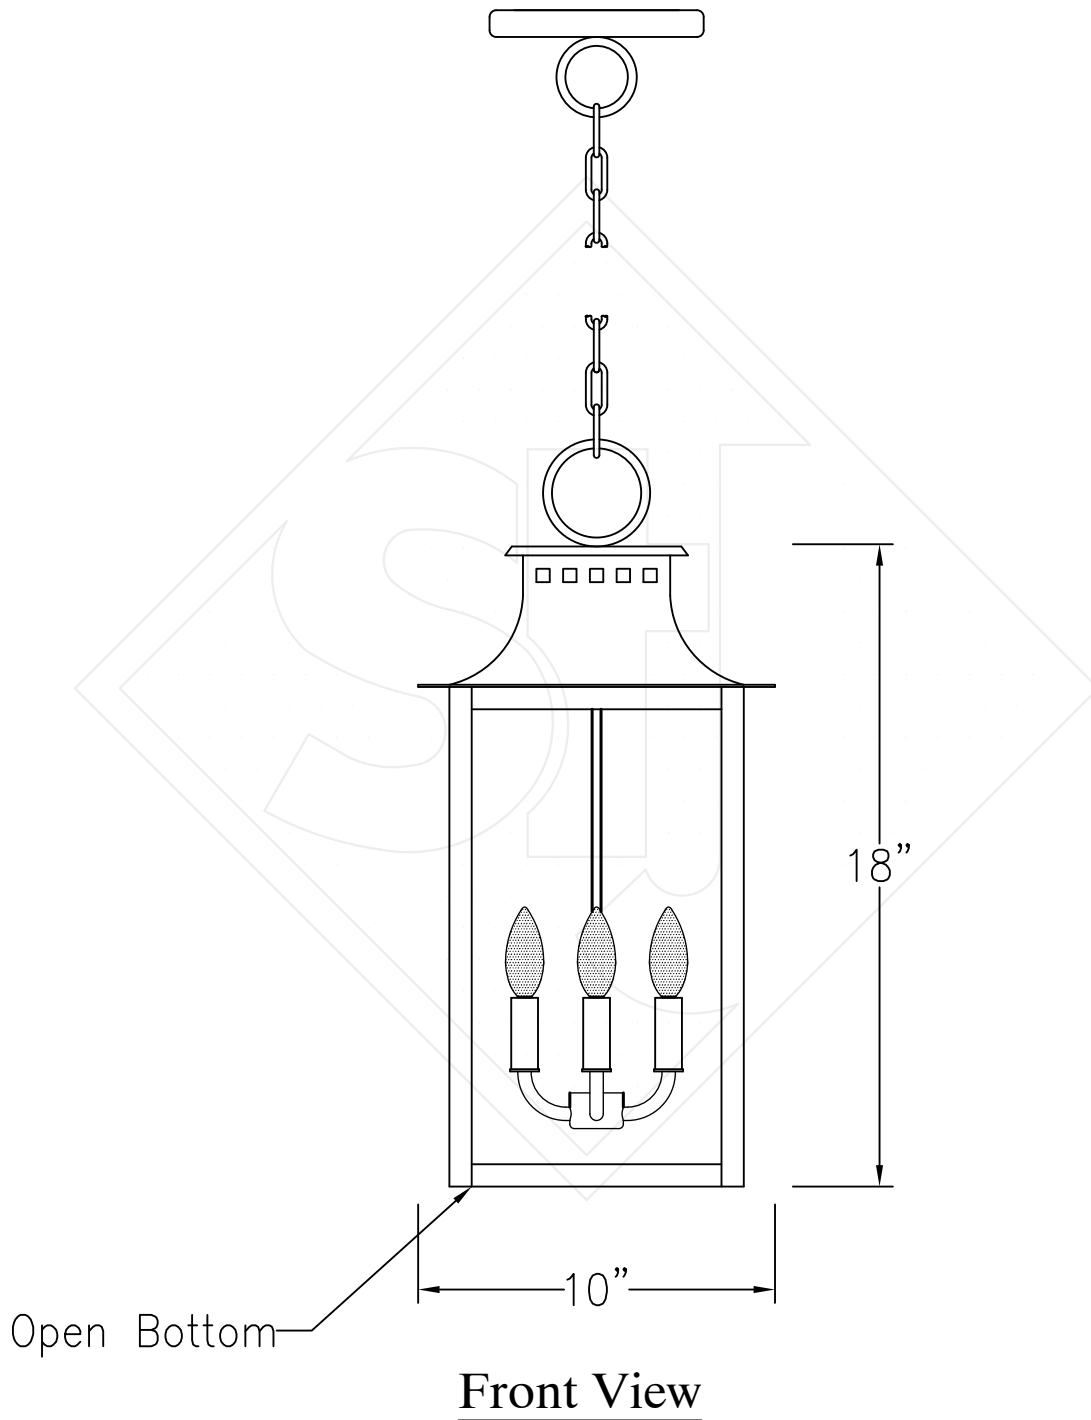

# ASPEN SMALL CHAIN HUNG PENDANT

Comes standard w/ 6' of chain

Lights are hand crafted  
Dimensions may vary by 1/4"