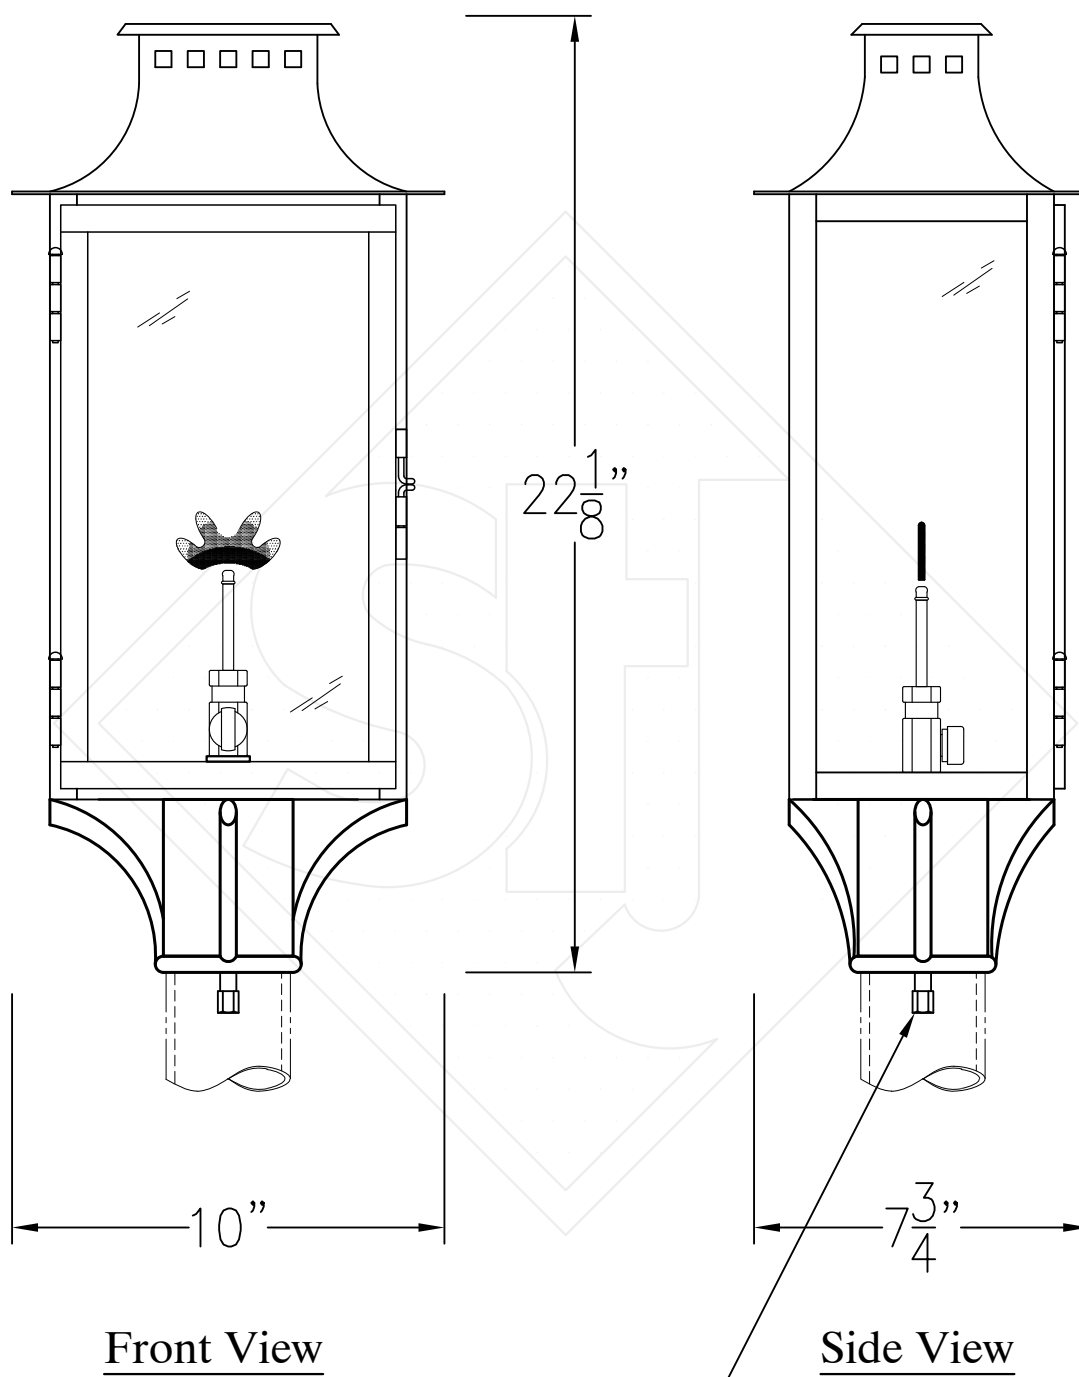

# ASPEN SMALL COPPER POST MOUNT

Fits over 3" post  
1/4" Female Flare Fitting

Lights are hand crafted  
Dimensions may vary by 1/4"