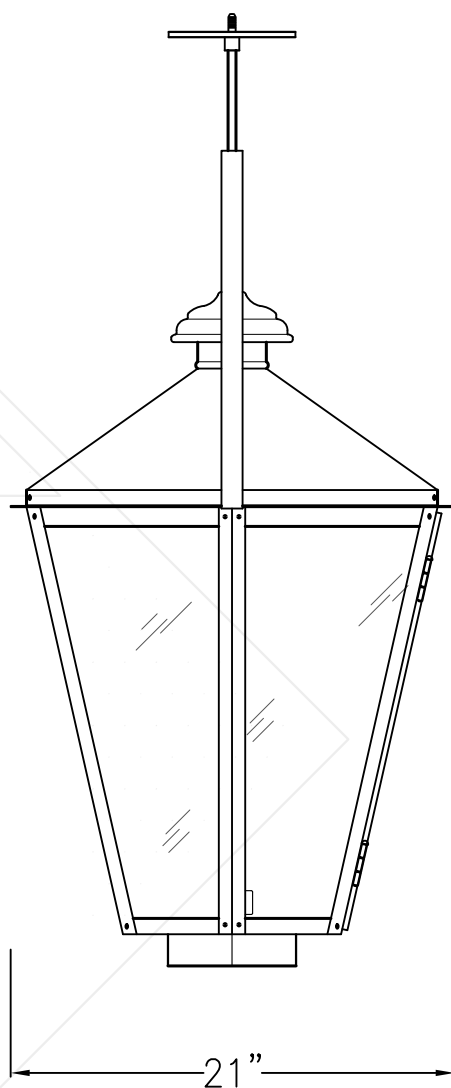

BILOXI LARGE w/ HALF (CEILING) YOKE

Shortest Height 40 $\frac{5}{8}$ "

Front View

Side View

Ceiling Mount

Lights are hand crafted
Dimensions may vary by 1/4"