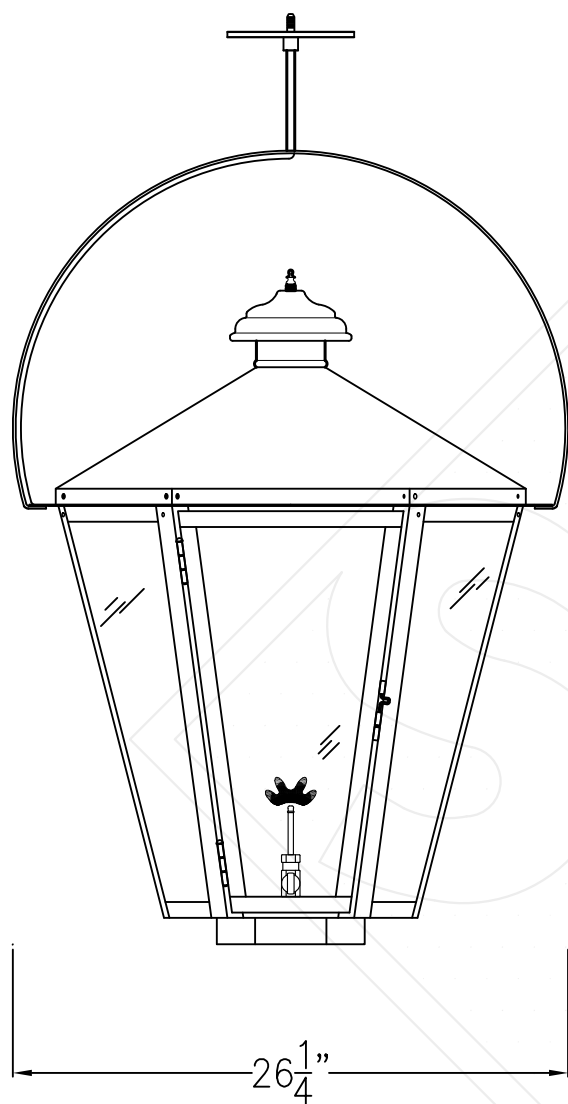

BILOXI LARGE w/ HALF (CEILING) YOKE

Shortest Height 40 $\frac{5}{8}$ "

Front View

Side View

Ceiling Mount

Lights are hand crafted
Dimensions may vary by 1/4"