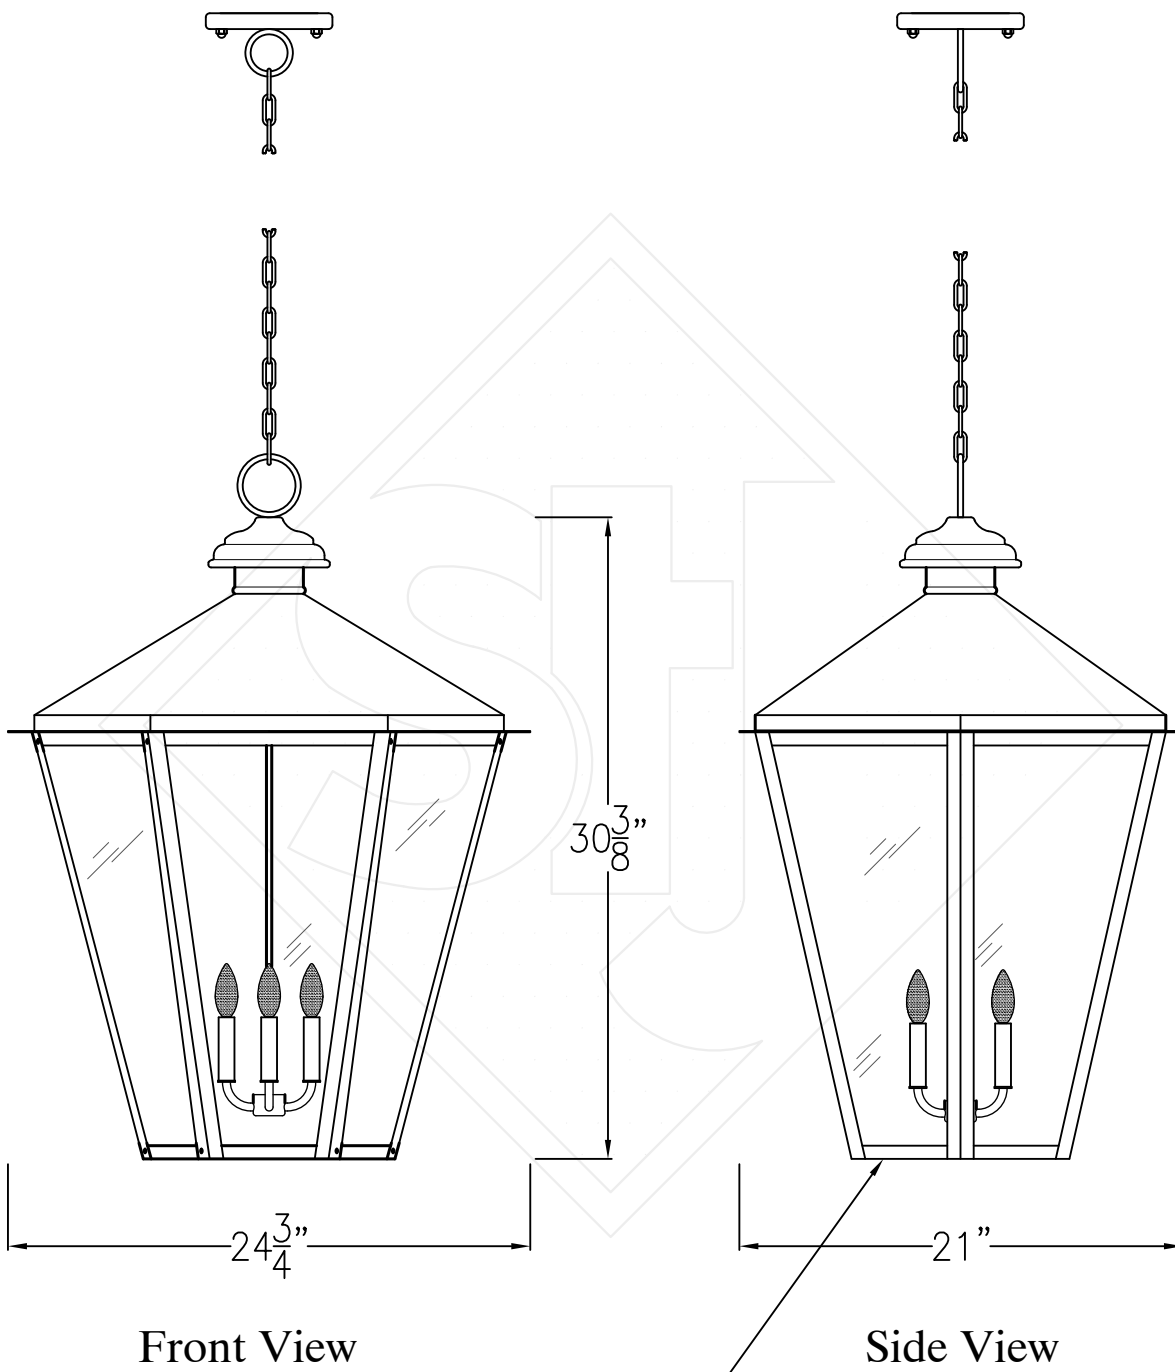

BILOXI LARGE w/ CHAIN HUNG PENDANT

Comes Standard w/ 6' of chain

Front View

Side View

Open Bottom

Lights are hand crafted
Dimensions may vary by 1/4"