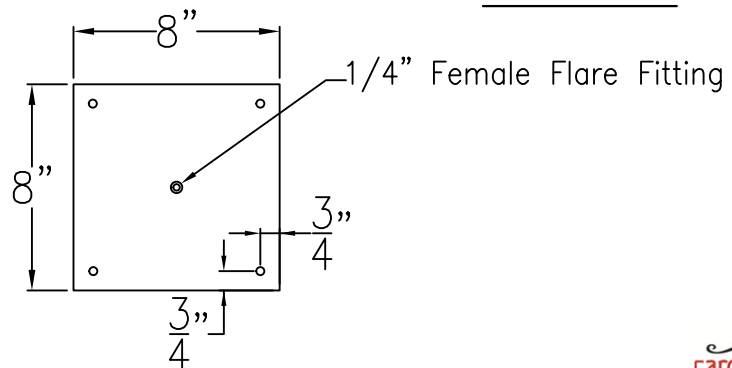

BILOXI MEDIUM FULL YOKE

Shortest Height 35 $\frac{3}{8}$ "

Front View

Side View

Ceiling Mount

Lights are hand crafted
Dimensions may vary by 1/4"