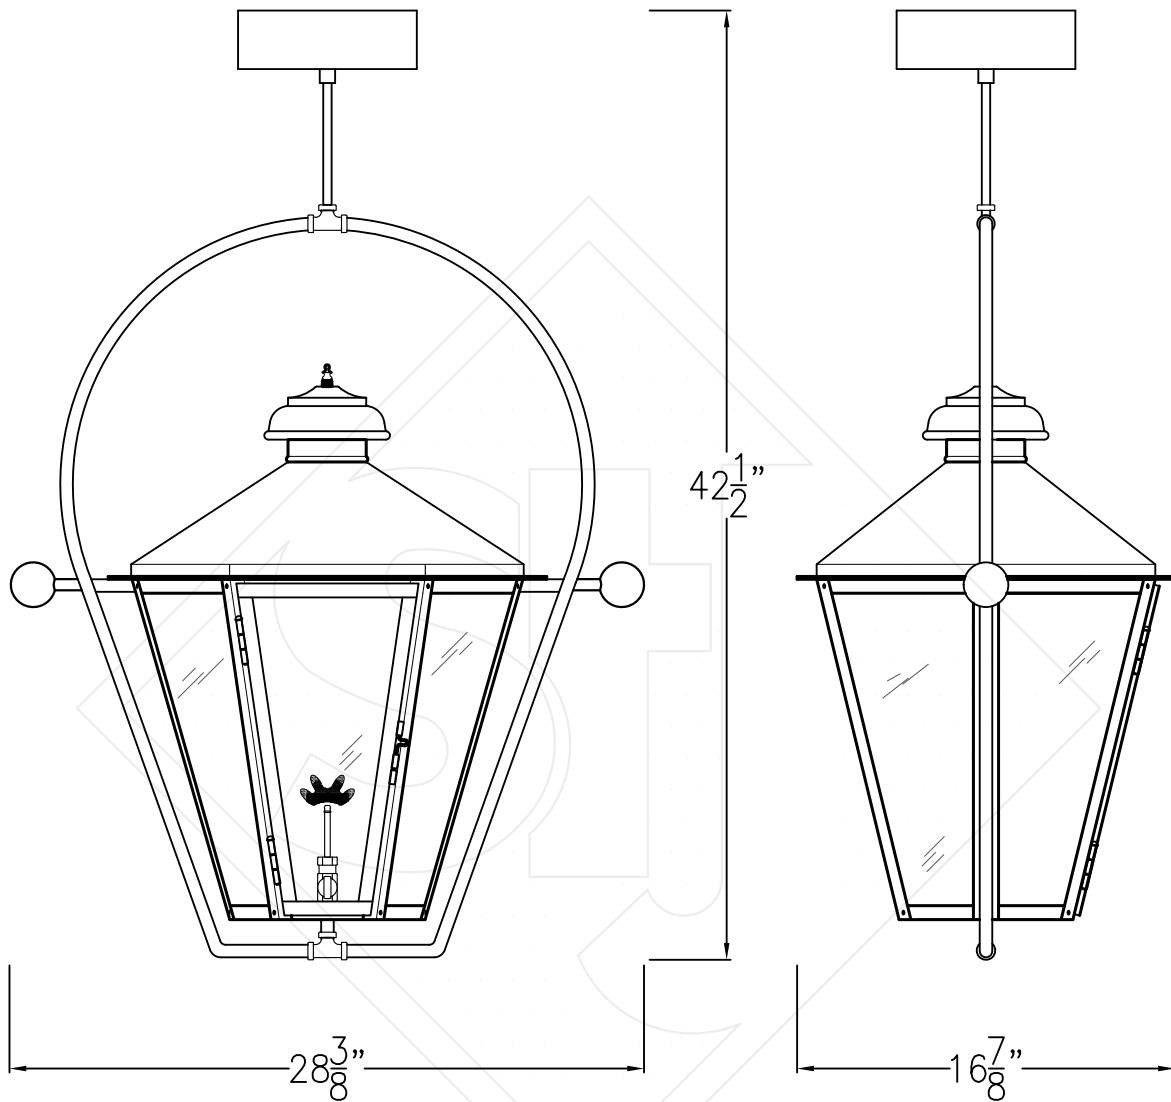

BILOXI MEDIUM FULL YOKE

Shortest Height 35 $\frac{3}{8}$ "

Front View

Side View

Ceiling Mount

Lights are hand crafted
Dimensions may vary by 1/4"