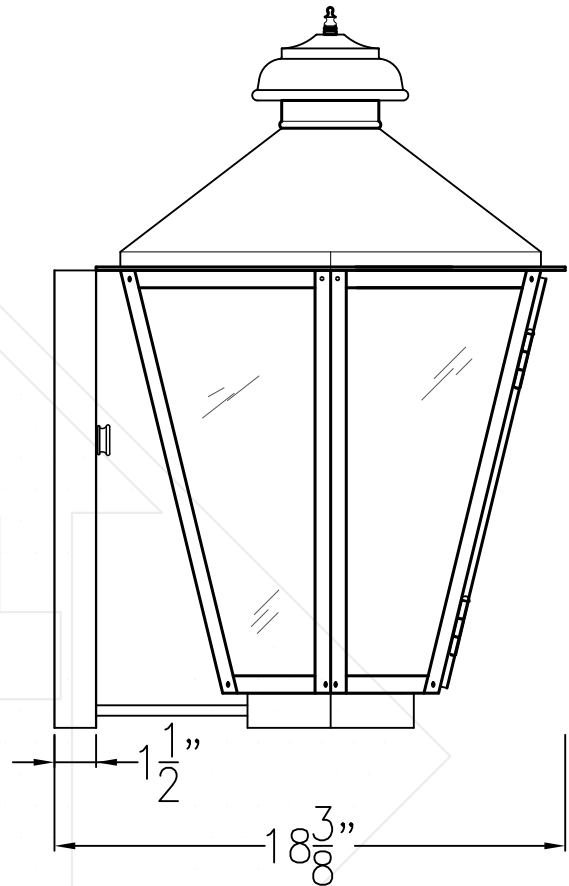

# BILOXI MEDIUM COPPER WALL BRACKET

Front View

Side View

1/4" Female Flare Fitting

Backplate

Lights are hand crafted  
Dimensions may vary by 1/4"