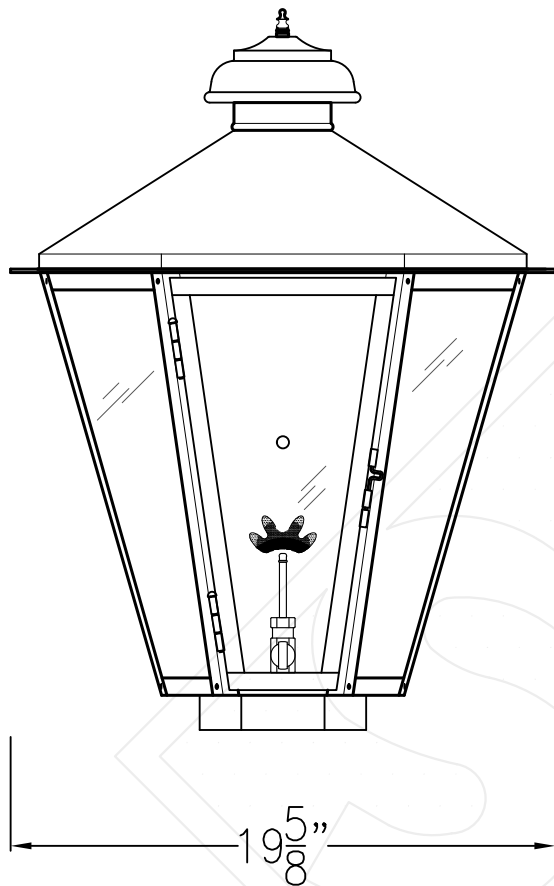

# BILOXI MEDIUM COPPER WALL BRACKET

Front View

Side View

1/4" Female Flare Fitting

Backplate

Lights are hand crafted  
Dimensions may vary by 1/4"