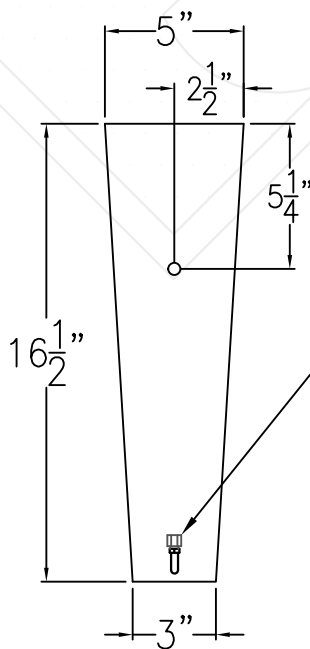

# BILOXI MEDIUM COPPER WALL BRACKET

Front View

Side View

1/4" Female Flare Fitting

Backplate

Lights are hand crafted  
Dimensions may vary by 1/4"