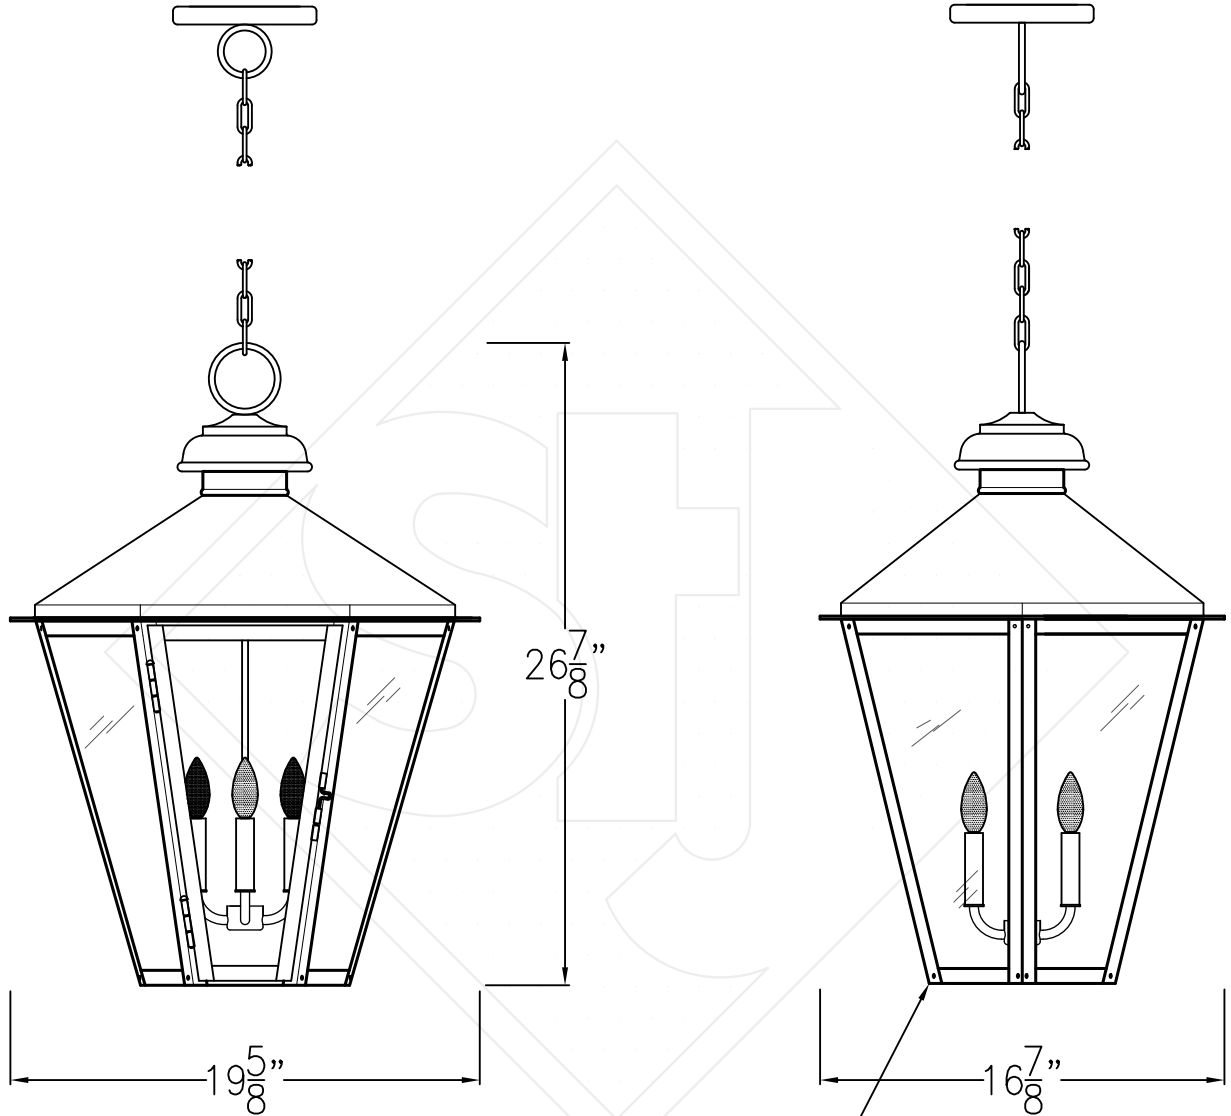

BILOXI MEDIUM CHAIN HUNG PENDANT

Comes standard w/ 6' of
chain

Front View

Side View

Open
Bottom

Lights are hand crafted
Dimensions may vary by 1/4"