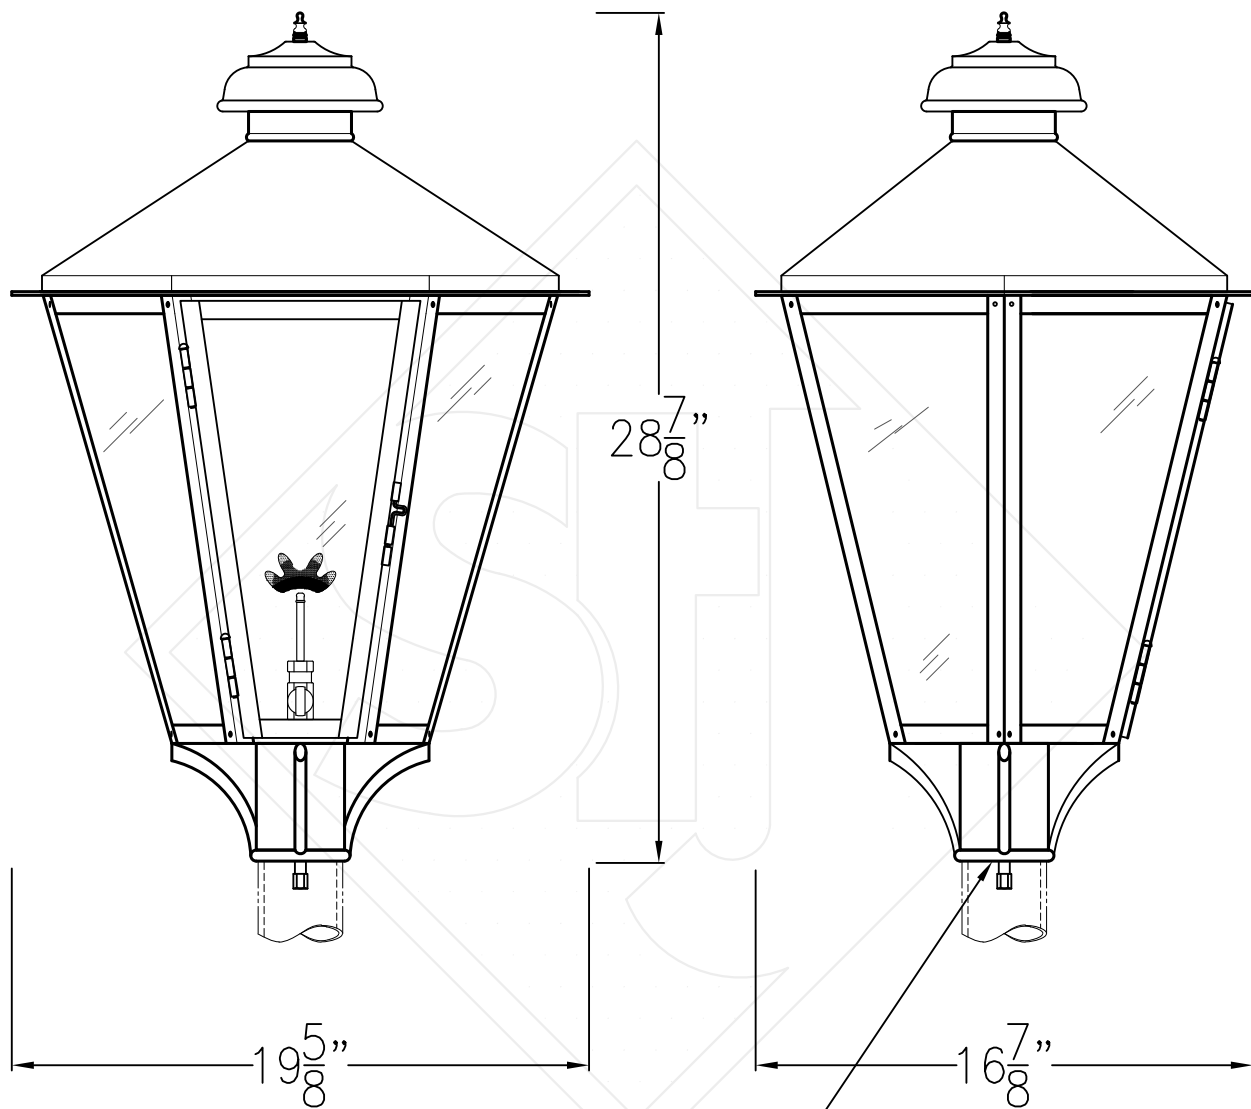

BILOXI MEDIUM COPPER POST MOUNT

Front View

Side View

Fits over 3" post
1/4" Female Flare Fitting

Lights are hand crafted
Dimensions may vary by 1/4"