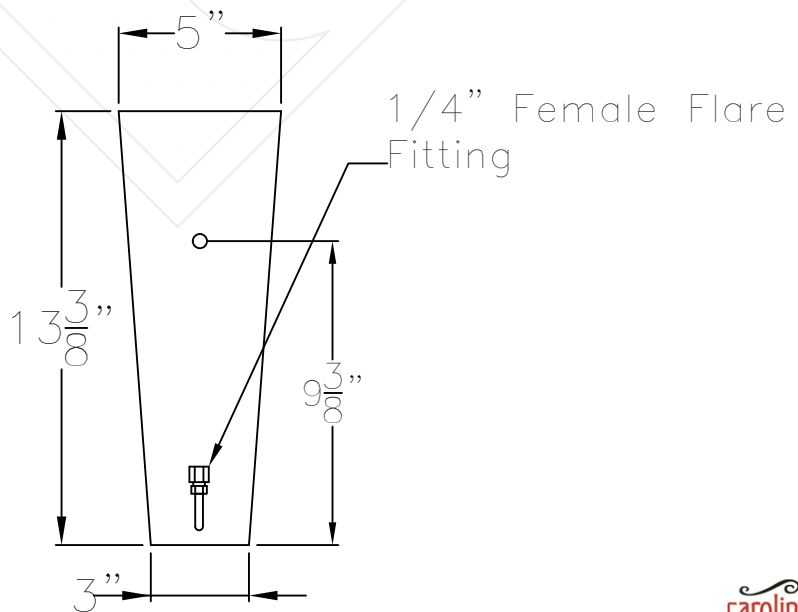

BILOXI SMALL COPPER WALL BRACKET

Front View

Side View

Backplate

Lights are hand crafted
Dimensions may vary by 1/4"