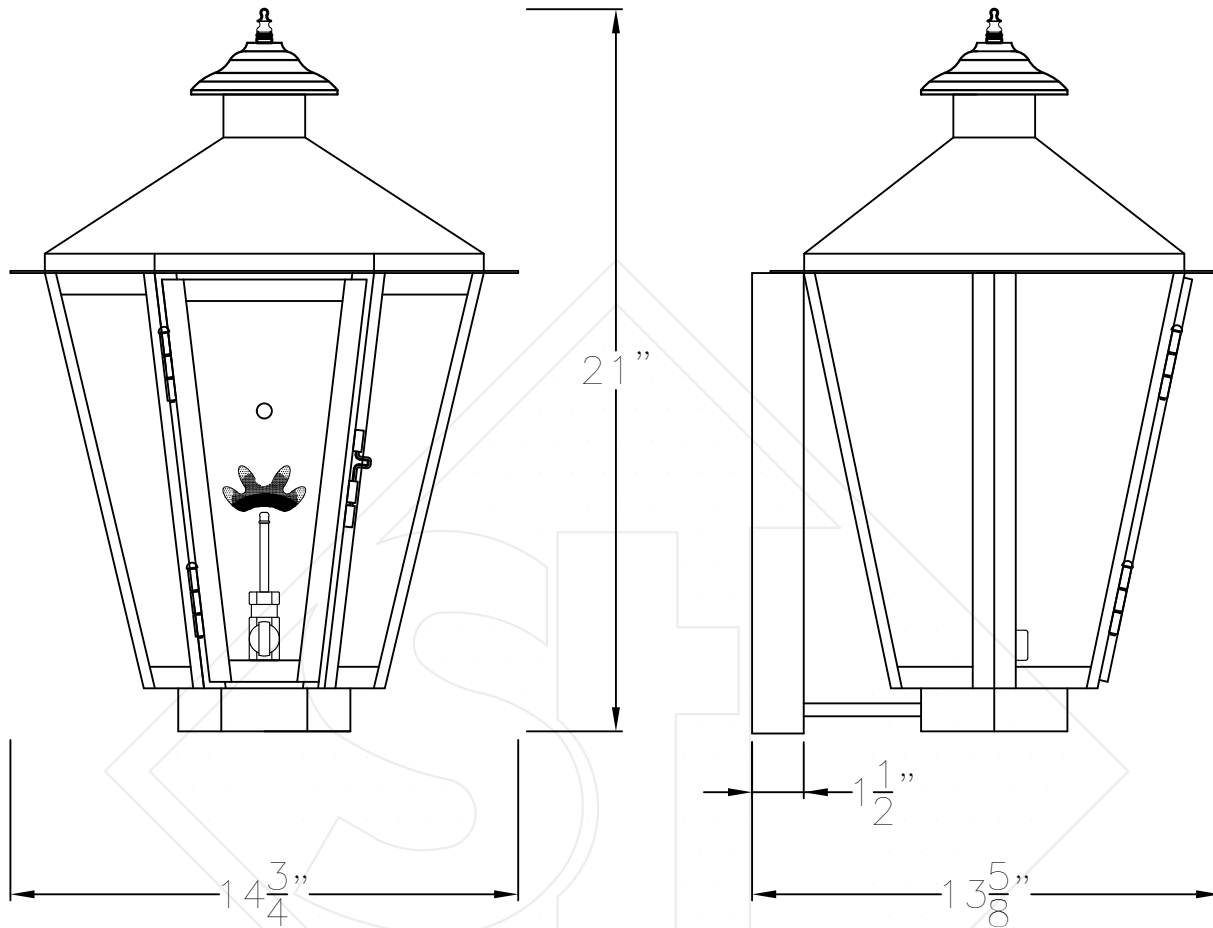

BILOXI SMALL COPPER WALL BRACKET

Front View

Side View

Backplate

Lights are hand crafted
Dimensions may vary by 1/4"