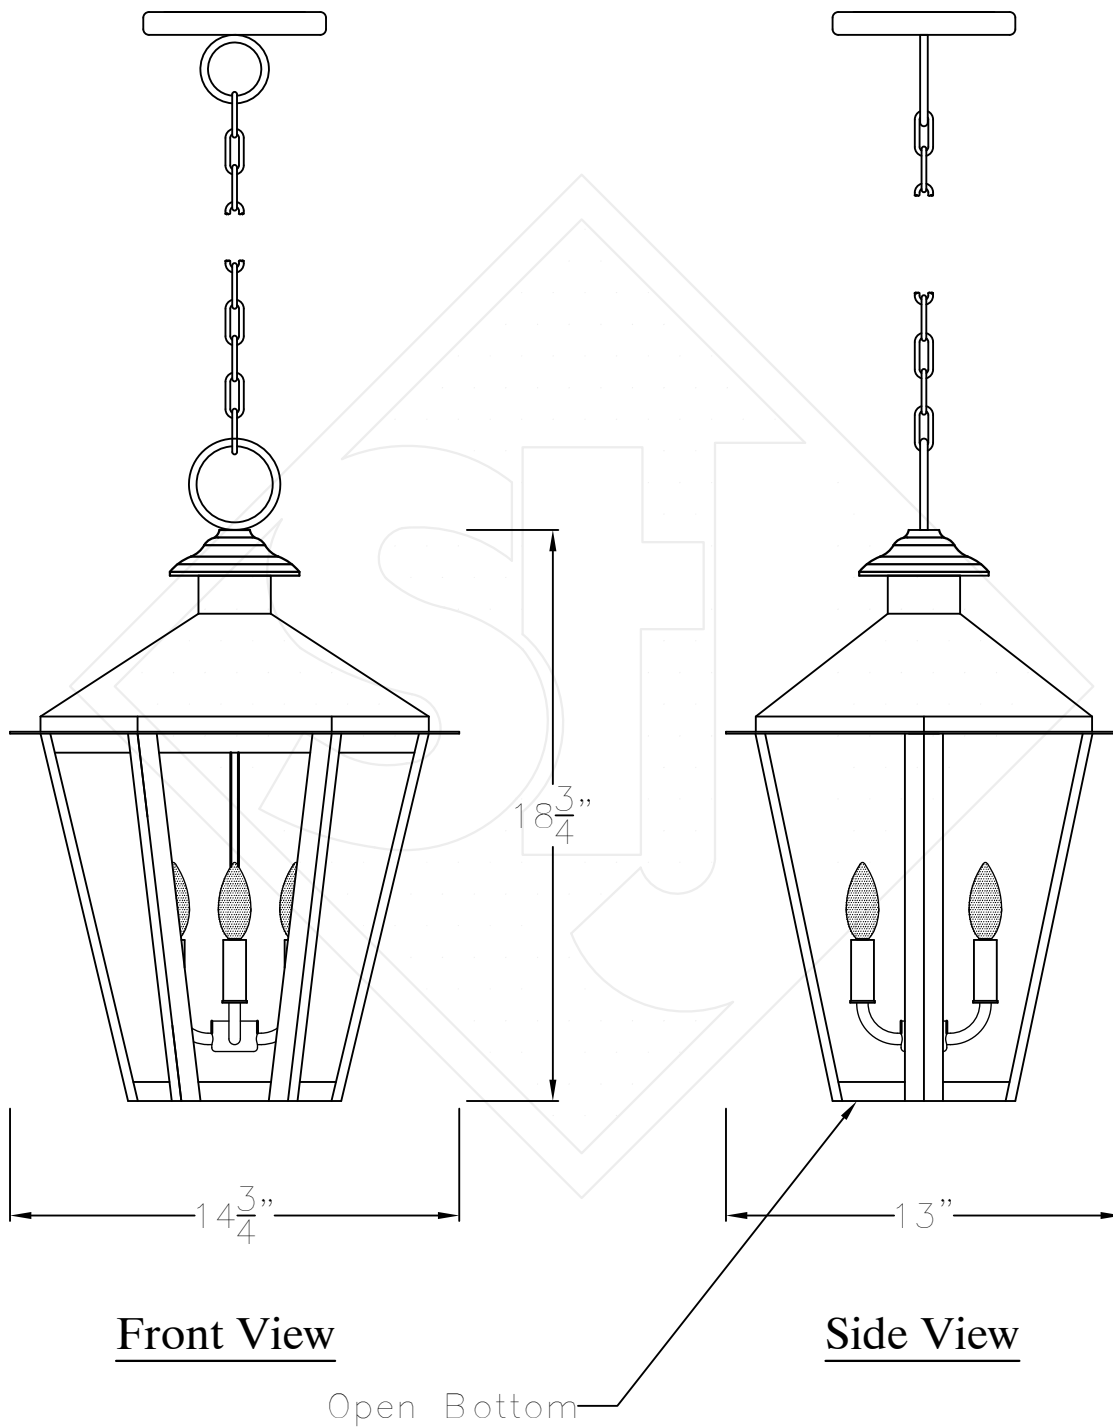

# BILOXI SMALL w/ CHAIN HUNG PENDANT

Comes standard w/ 6' of chain

Lights are hand crafted  
Dimensions may vary by 1/4"