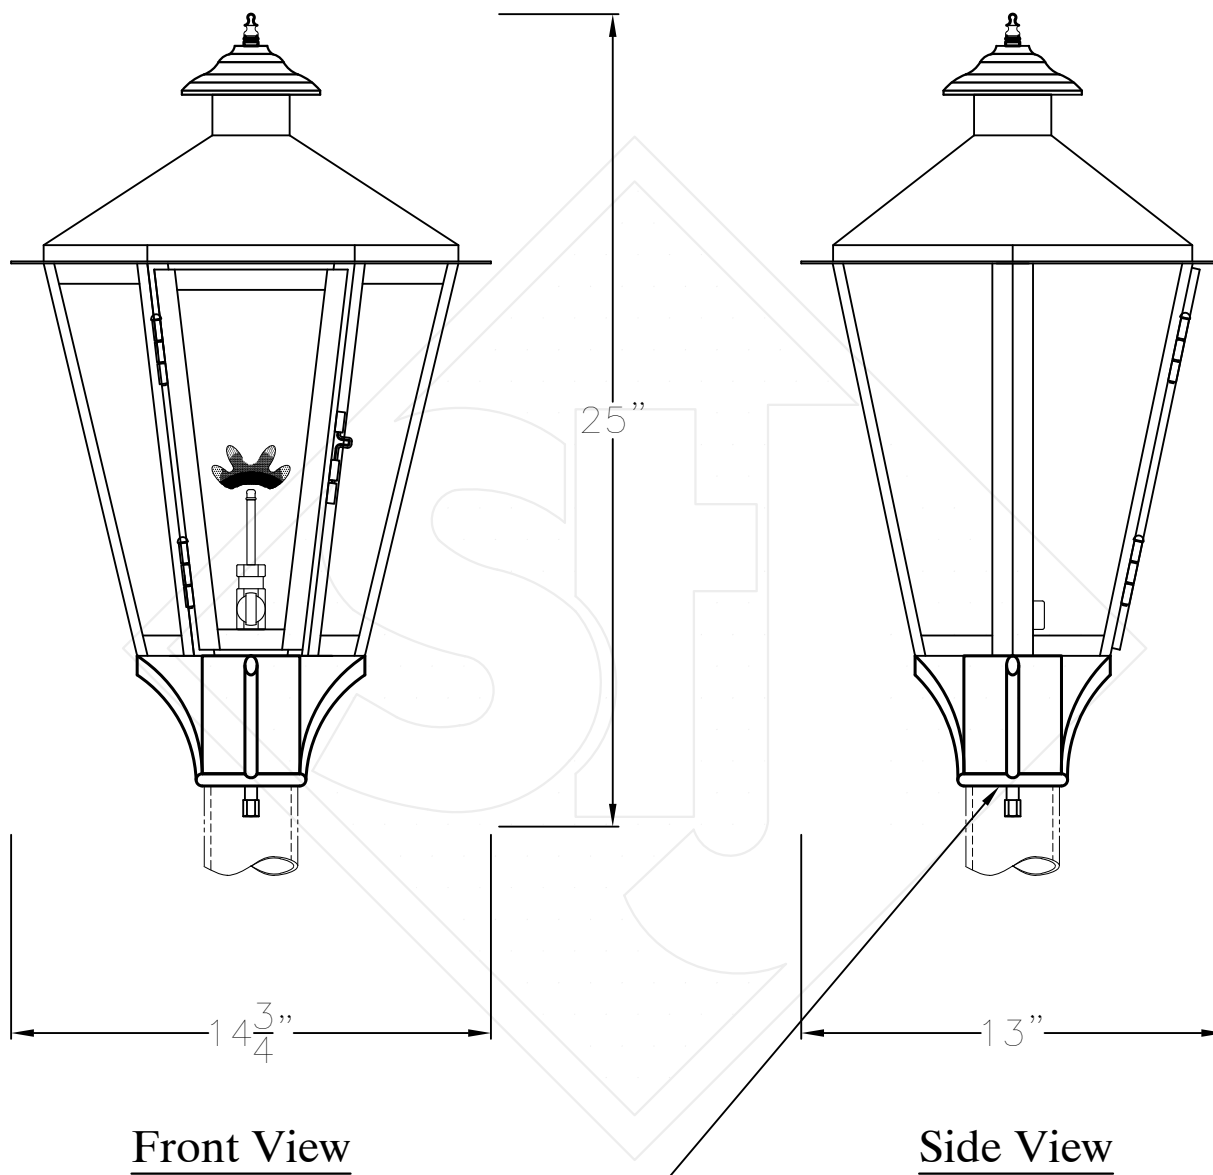

BILOXI SMALL COPPER POST MOUNT

Fits over 3" post
1/4" Female Flare Fitting

Lights are hand crafted
Dimensions may vary by 1/4"