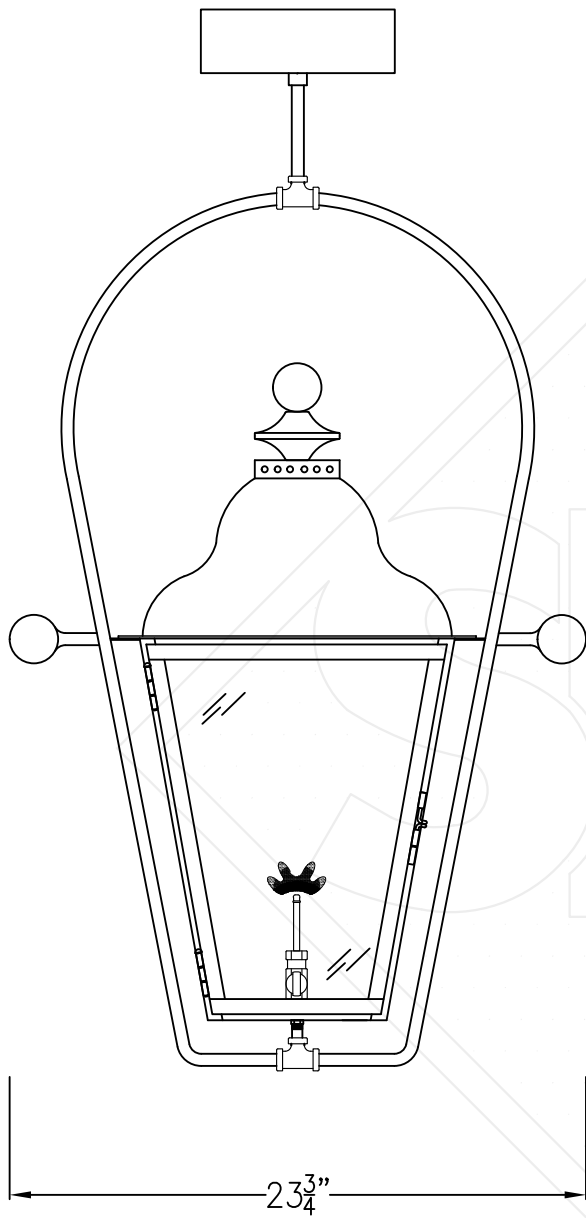

# BRUNSWICK LARGE FULL YOKE

Shortest Height 37 1/4"

Front View

Side View

Ceiling Mount

Lights are hand crafted  
Dimensions may vary by 1/4"