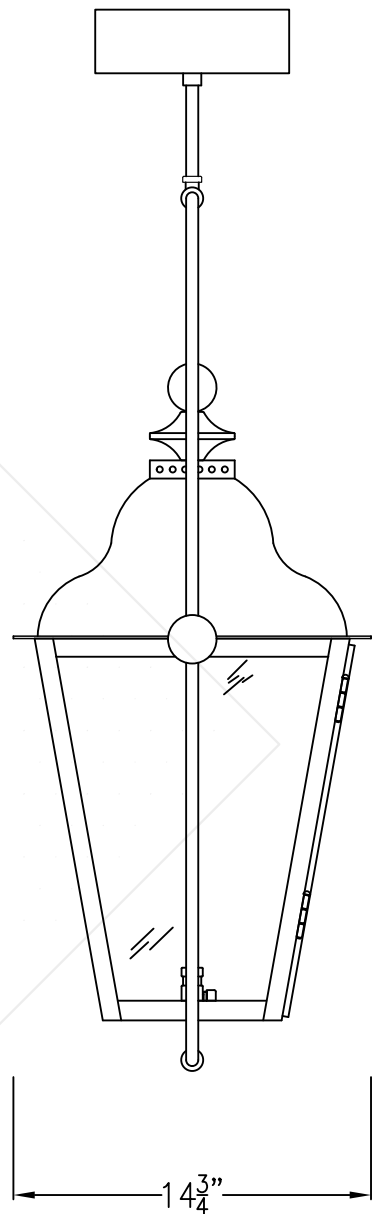

# BRUNSWICK LARGE FULL YOKE

Shortest Height 37 1/4"

Front View

Side View

Ceiling Mount

Lights are hand crafted  
Dimensions may vary by 1/4"