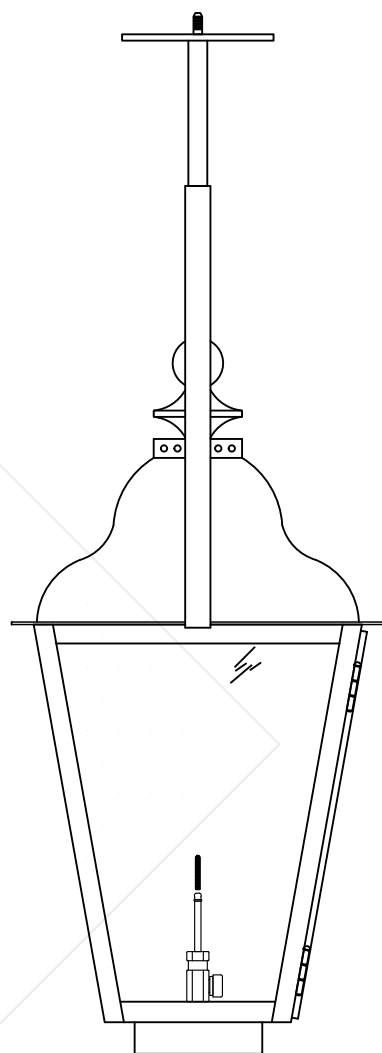

BRUNSWICK LARGE w/ HALF (CEILING) YOKE

Shortest Height 36 $\frac{3}{8}$ "

20 $\frac{3}{4}$ "

Front View

14 $\frac{3}{4}$ "

Side View

40 $\frac{3}{8}$ "

Ceiling Mount

Lights are hand crafted
Dimensions may vary by 1/4"