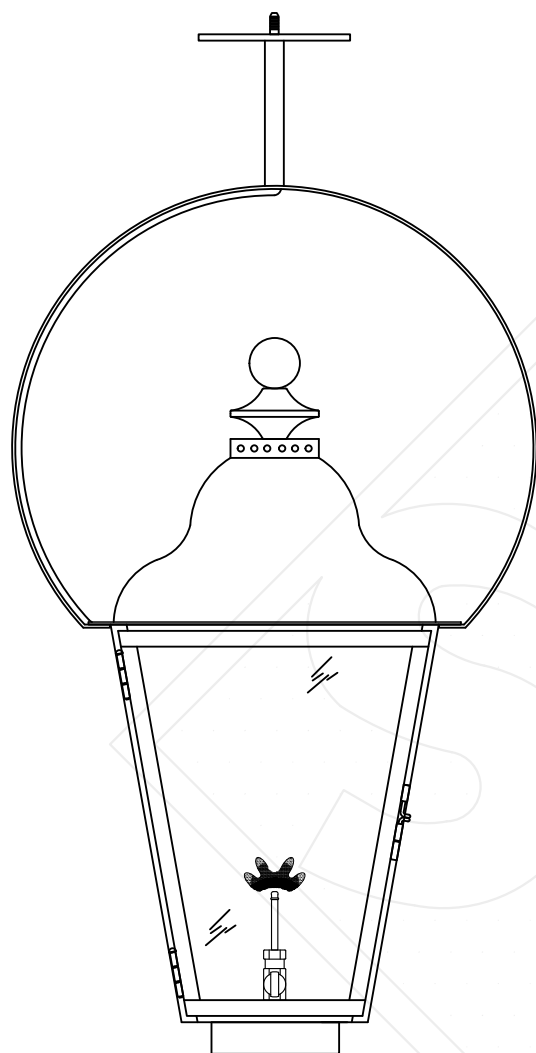

BRUNSWICK LARGE w/ HALF (CEILING) YOKE

Shortest Height 36 $\frac{3}{8}$ "

20 $\frac{3}{4}$ "

Front View

14 $\frac{3}{4}$ "

Side View

40 $\frac{3}{8}$ "

Ceiling Mount

Lights are hand crafted
Dimensions may vary by 1/4"