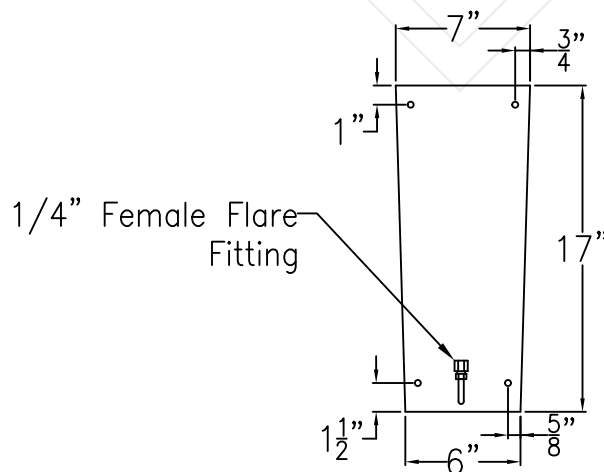

BRUNSWICK LARGE COPPER WALL BRACKET

Front View

Side View

Backplate

Lights are hand crafted
Dimensions may vary by 1/4"