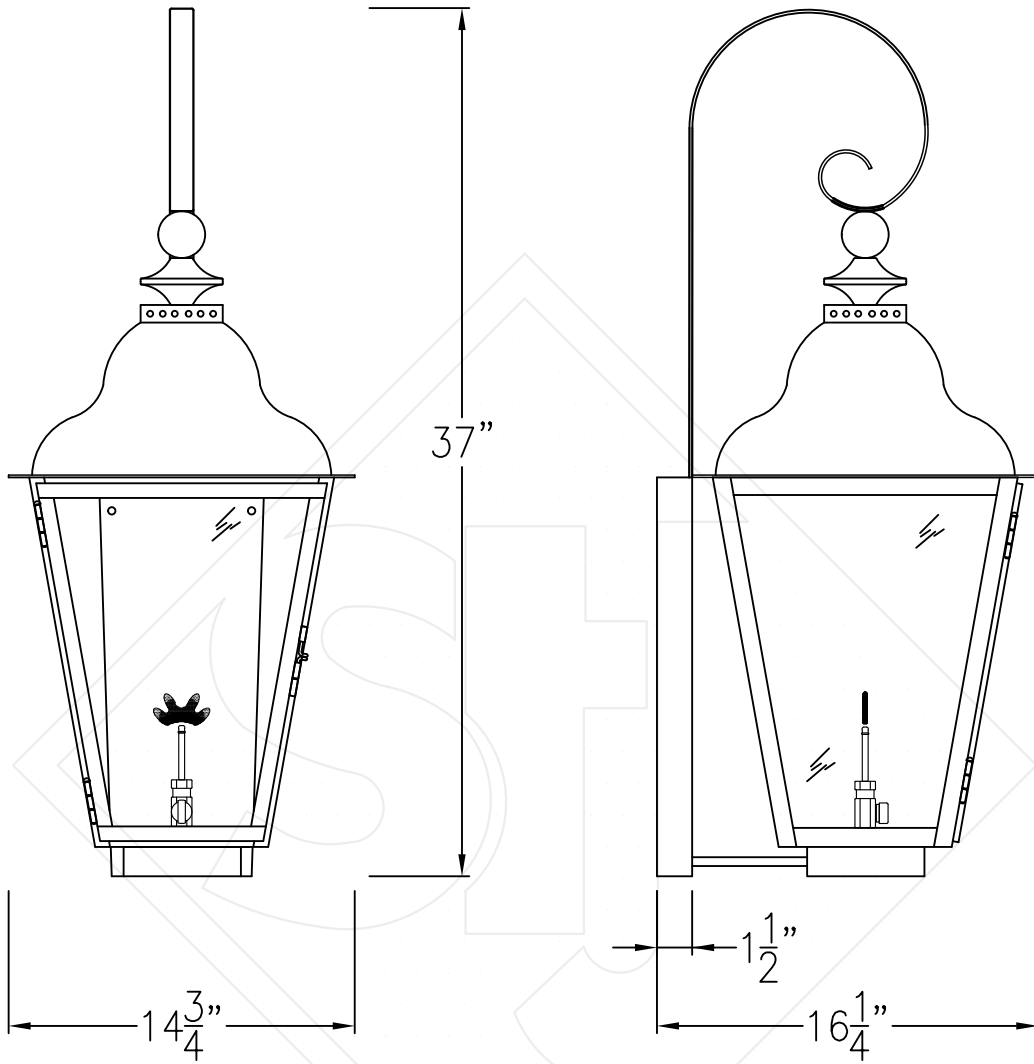

BRUNSWICK LARGE COPPER WALL BRACKET

Front View

Side View

Backplate

Lights are hand crafted
Dimensions may vary by 1/4"