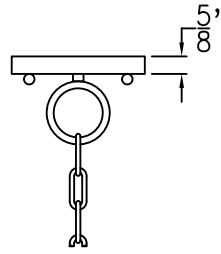

BRUNSWICK LARGE CHAIN HUNG PENDANT

Comes standard w/ 6'
of chain

Front View

Ceiling Canopy

Lights are hand crafted
Dimensions may vary by 1/4"