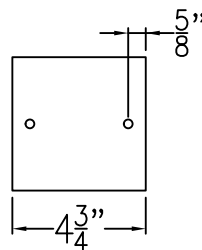

BRUNSWICK LARGE CHAIN HUNG PENDANT

Comes standard w/ 6'
of chain

Front View

Ceiling Canopy

Lights are hand crafted
Dimensions may vary by 1/4"