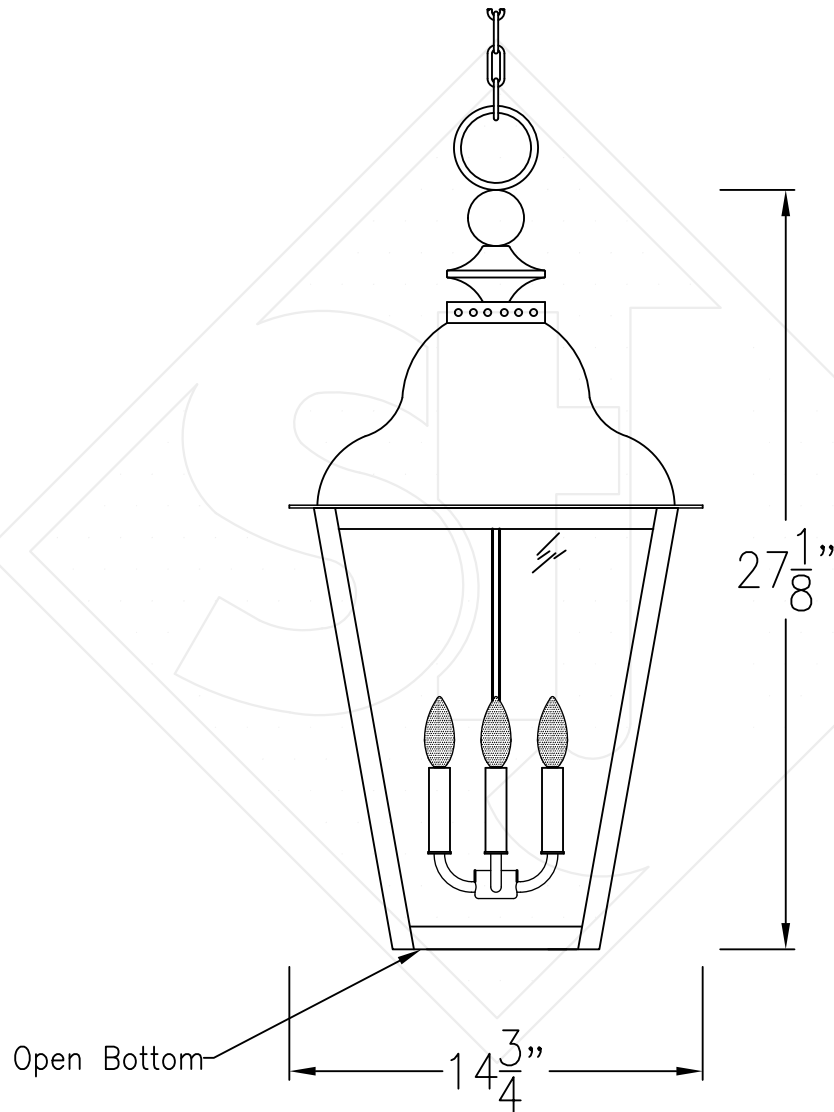

BRUNSWICK LARGE CHAIN HUNG PENDANT

Comes standard w/ 6'
of chain

Front View

Ceiling Canopy

Lights are hand crafted
Dimensions may vary by 1/4"