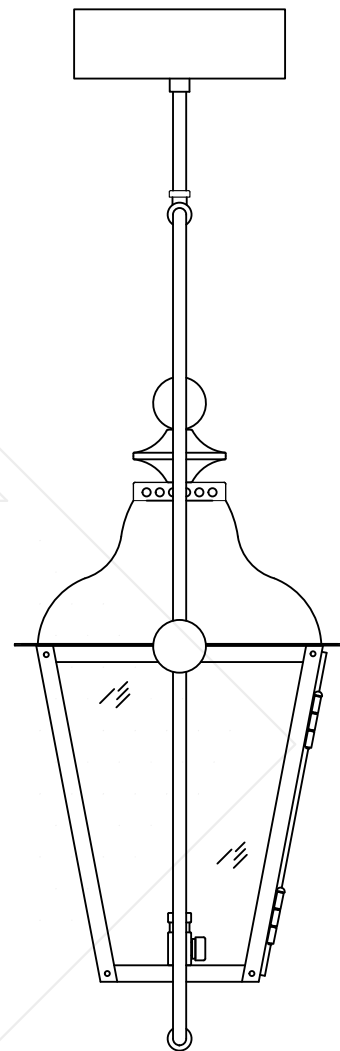

# BRUNSWICK MEDIUM CEILING FULL YOKE

Shortest Height  $33 \frac{5}{8}$ "

Front View

Side View

Ceiling Mount

Lights are hand crafted  
Dimensions may vary by  $\frac{1}{4}$ "