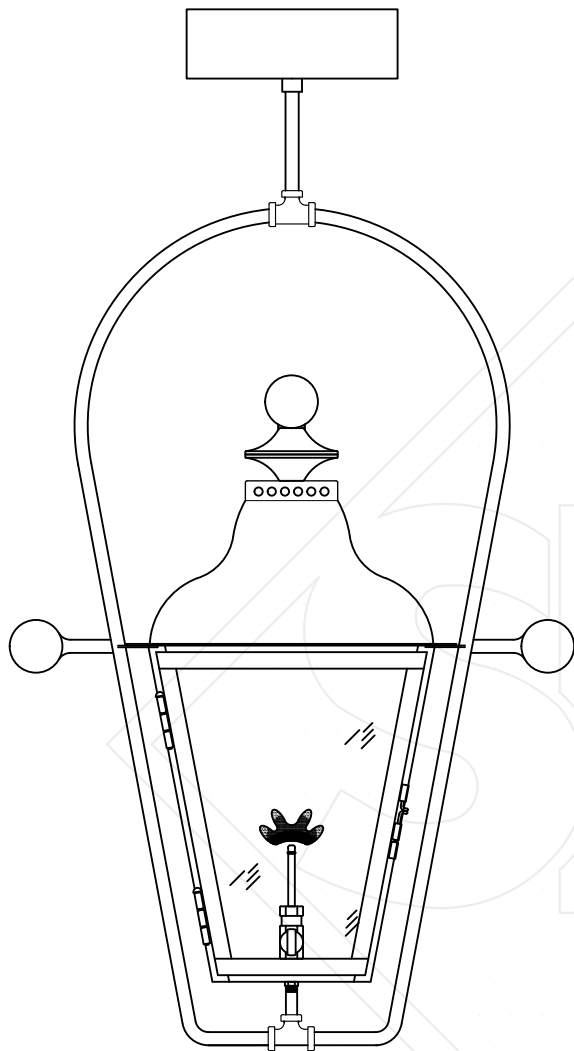

# BRUNSWICK MEDIUM CEILING FULL YOKE

Shortest Height  $33 \frac{5}{8}$ "

Front View

Side View

Ceiling Mount

Lights are hand crafted  
Dimensions may vary by  $\frac{1}{4}$ "