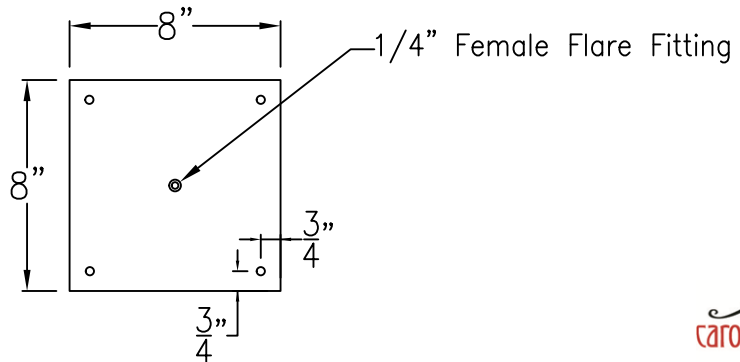

# BRUNSWICK MEDIUM CEILING FULL YOKE

Shortest Height  $33 \frac{5}{8}$ "

Front View

Side View

Ceiling Mount

Lights are hand crafted  
Dimensions may vary by  $\frac{1}{4}$ "