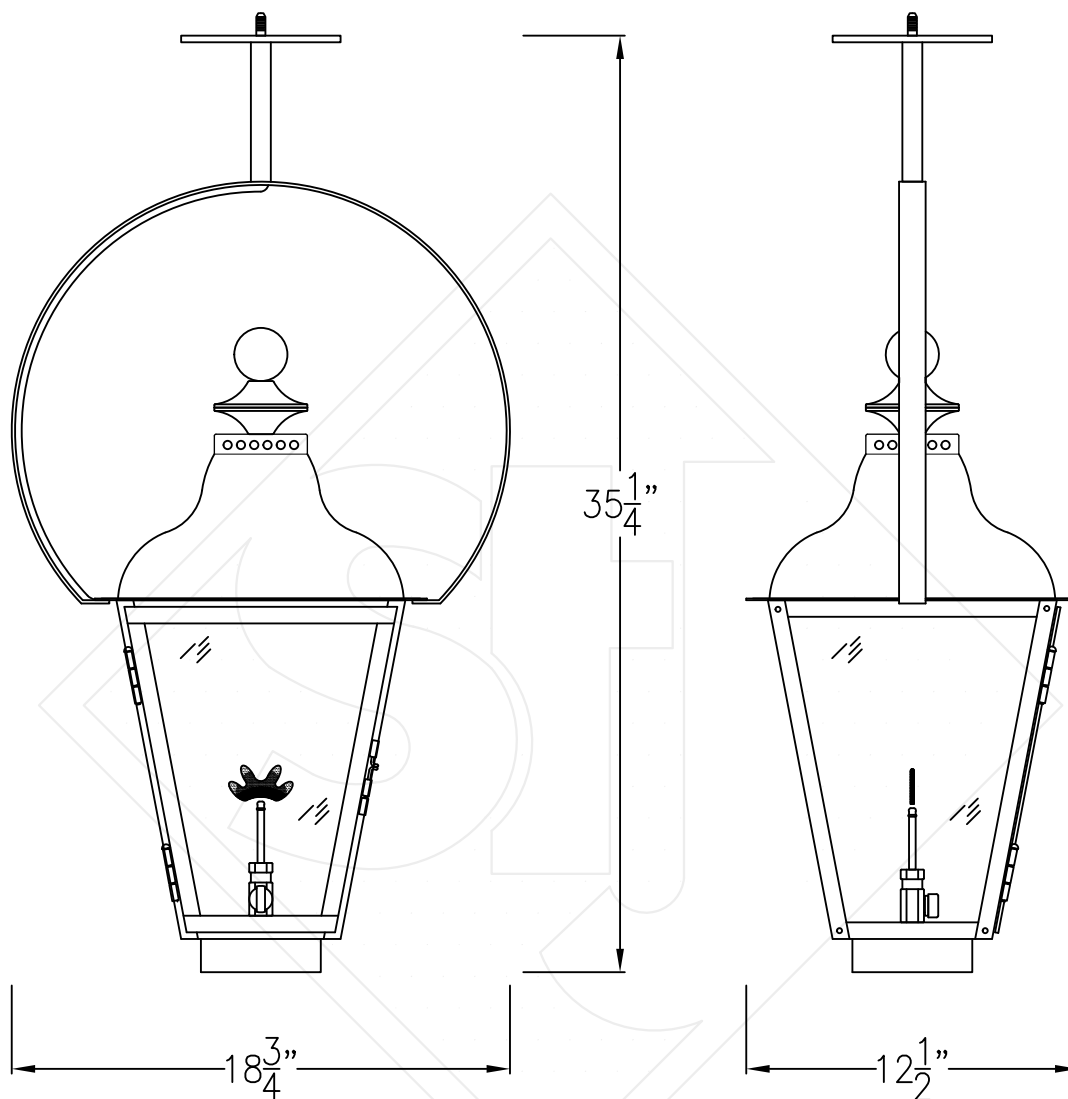

BRUNSWICK MEDIUM CEILING HALF YOKE

Shortest Height 32 1/4"

Front View

Side View

Ceiling Mount

Lights are hand crafted
Dimensions may vary by 1/4"