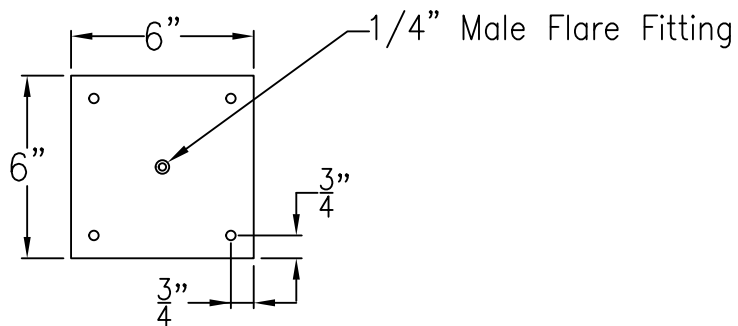

BRUNSWICK MEDIUM CEILING HALF YOKE

Shortest Height 32 1/4"

Front View

Side View

Ceiling Mount

Lights are hand crafted
Dimensions may vary by 1/4"