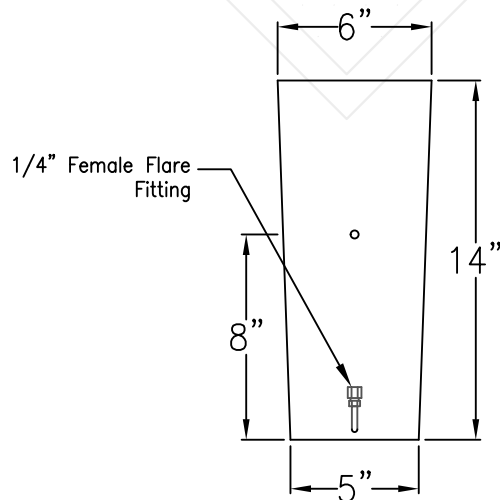

BRUNSWICK MEDIUM COPPER WALL BRACKET

Front View

Side View

Backplate

Lights are hand crafted
Dimensions may vary by 1/4"