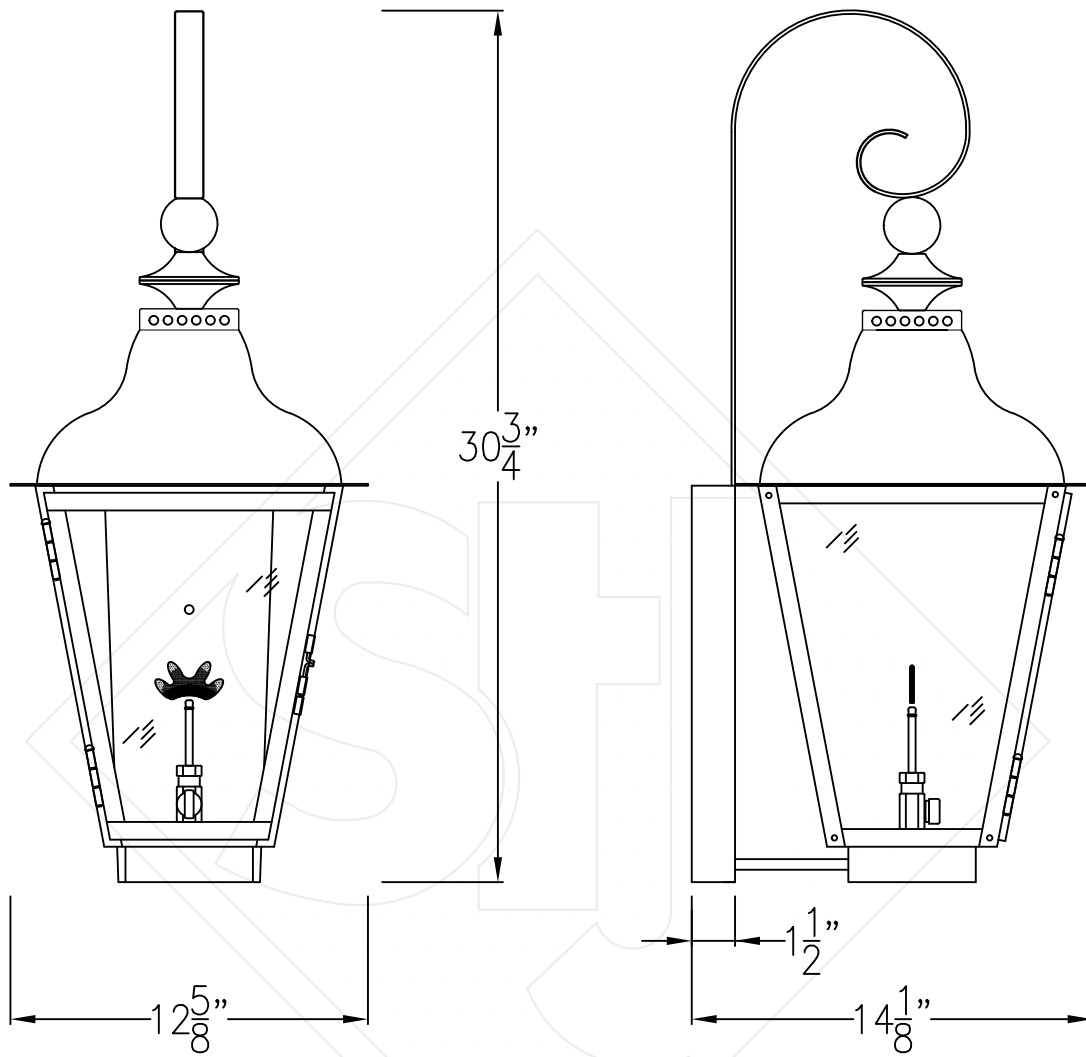

BRUNSWICK MEDIUM COPPER WALL BRACKET

Front View

Side View

Backplate

Lights are hand crafted
Dimensions may vary by 1/4"