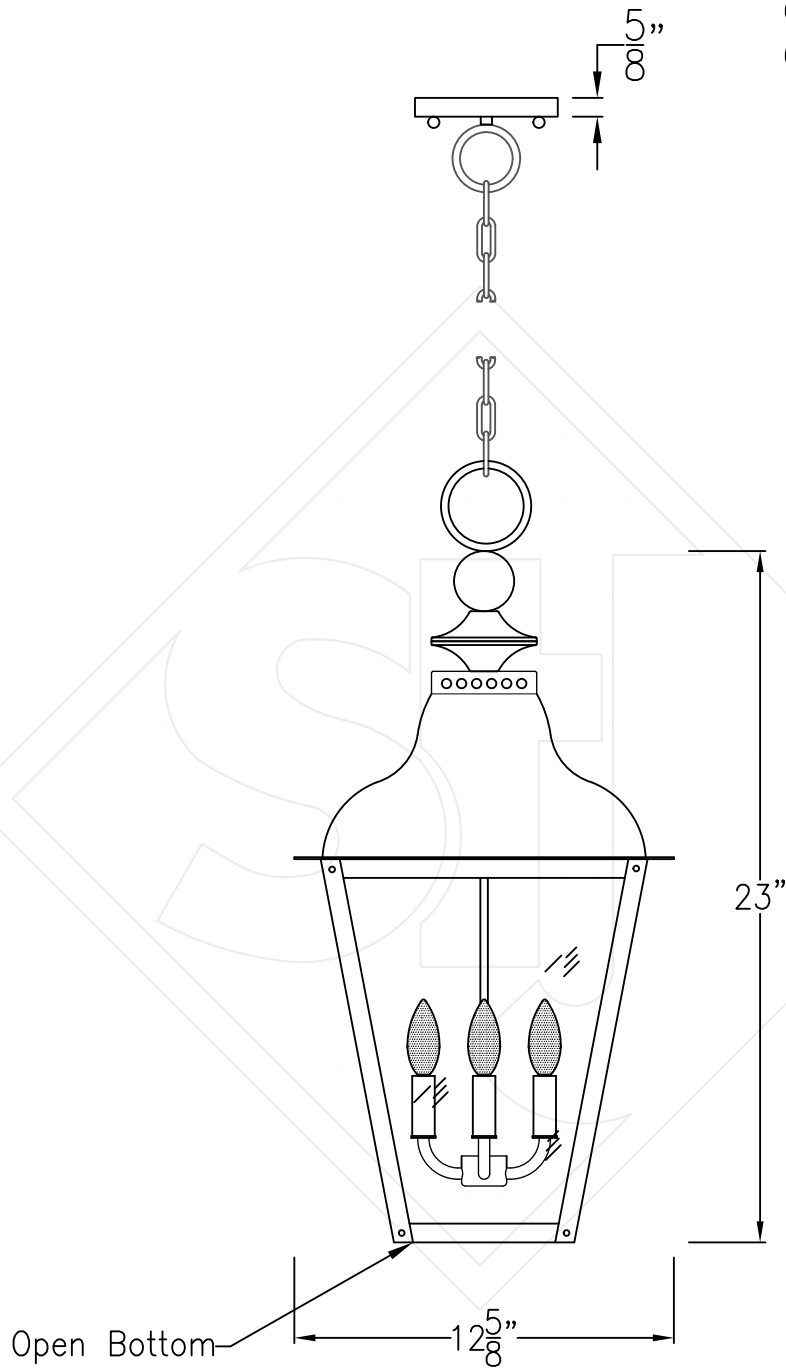

BRUNSWICK MEDIUM CHAIN HUNG PENDANT

Comes standard w/
6' of chain

Front View

Ceiling Canopy

Lights are hand crafted
Dimensions may vary by 1/4"