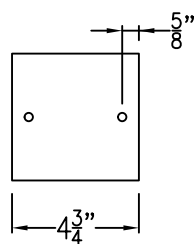

BRUNSWICK MEDIUM CHAIN HUNG PENDANT

Comes standard w/
6' of chain

Front View

Ceiling Canopy

Lights are hand crafted
Dimensions may vary by 1/4"