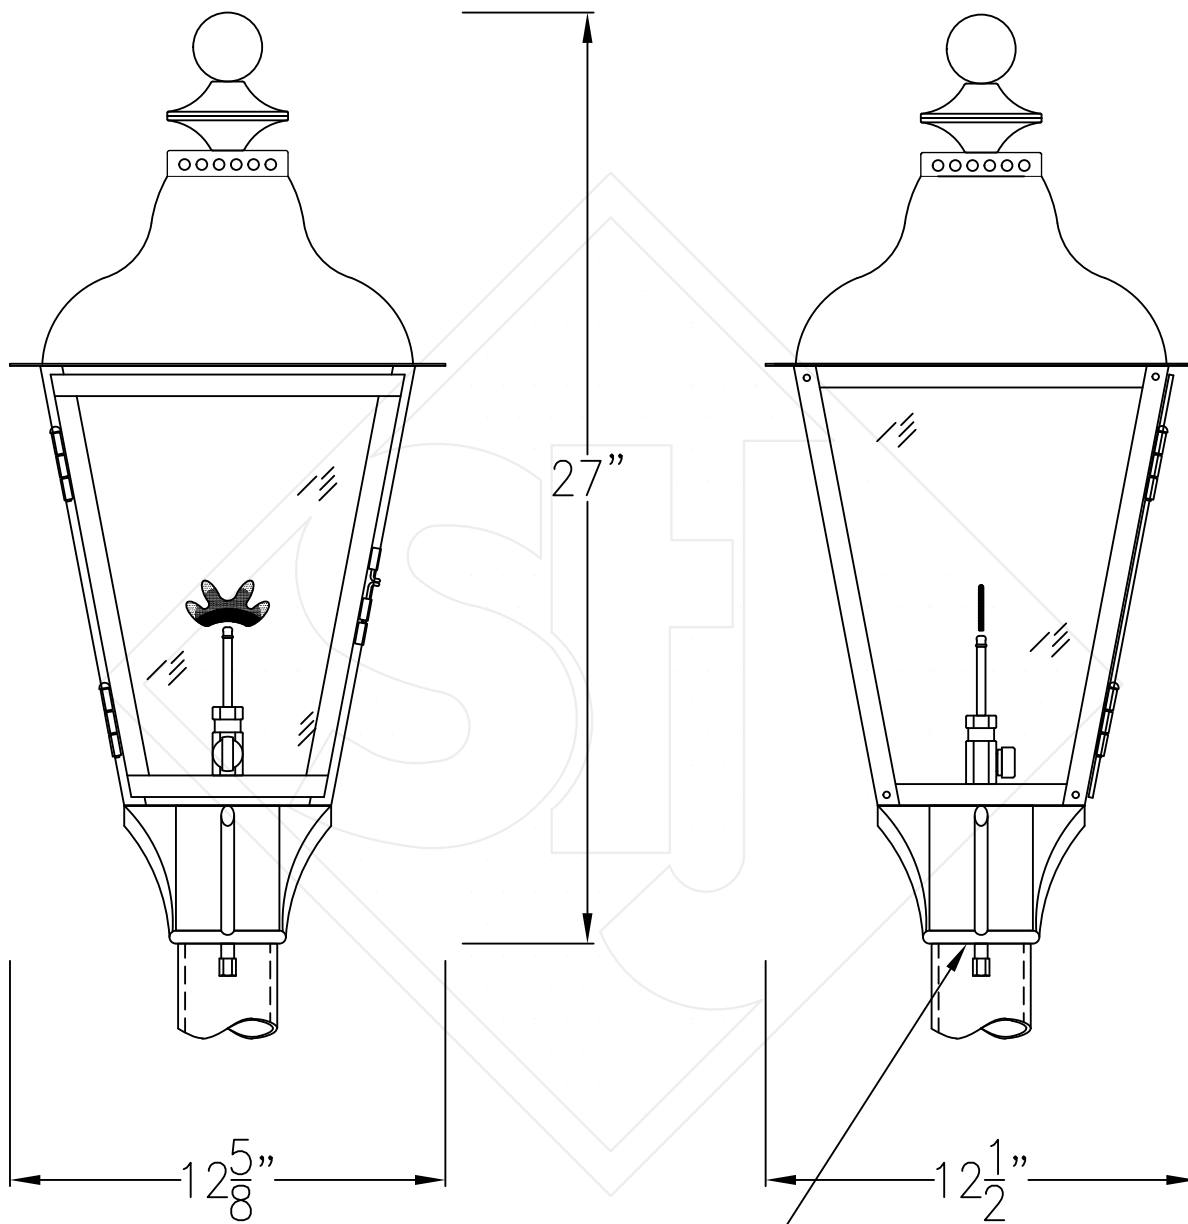

# BRUNSWICK MEDIUM COPPER POST MOUNT

Front View

Side View

Fits over 3" post  
1/4" Female Flare Fitting

Lights are hand crafted  
Dimensions may vary by 1/4"