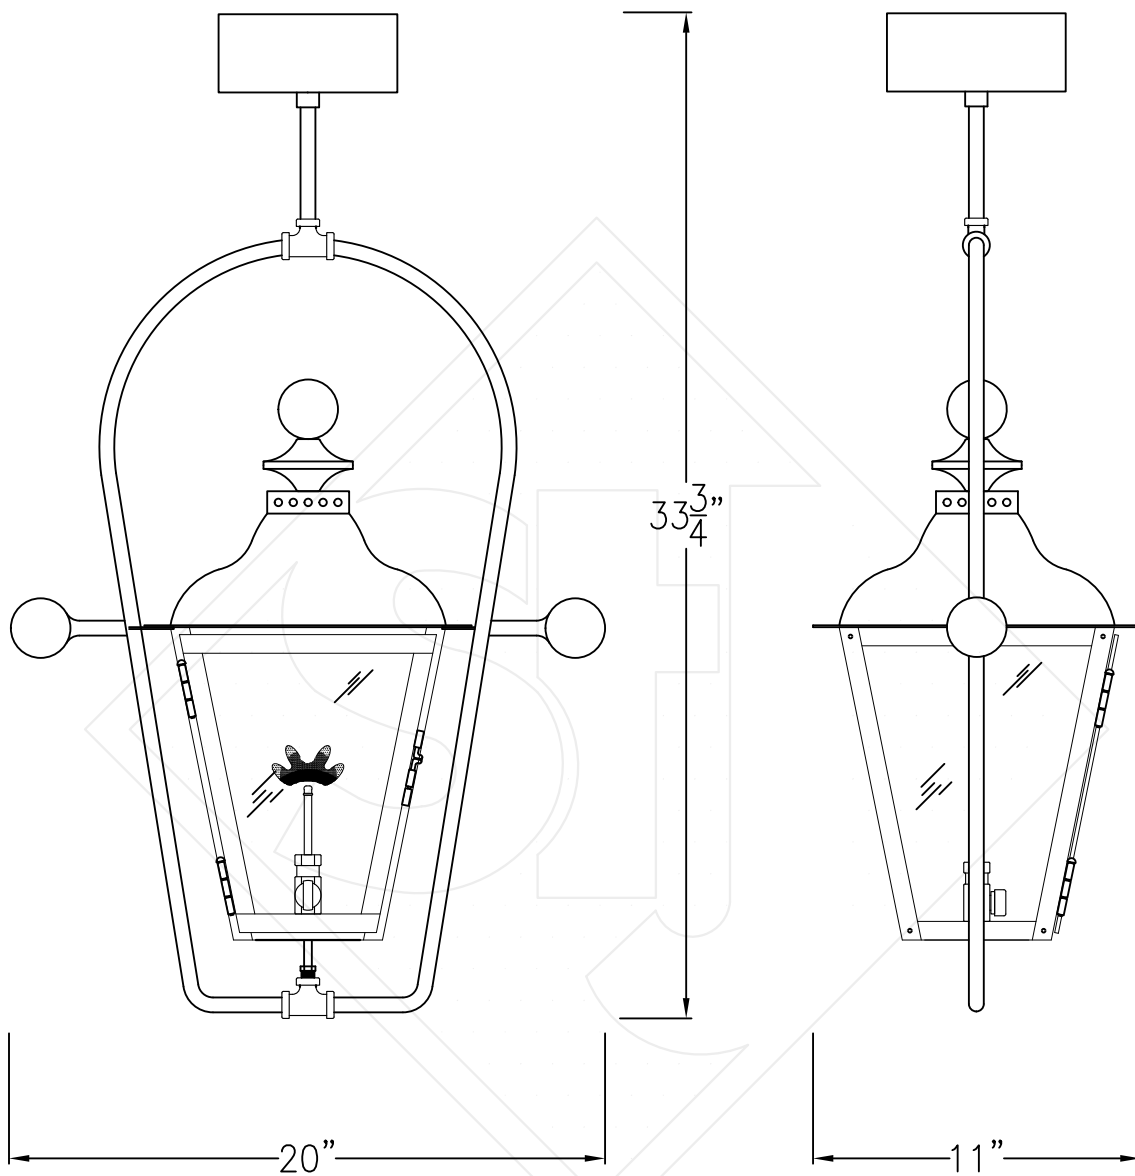

# BRUNSWICK SMALL w/ YOKE (CEILING) BRACKET

Shortest Height 29  $\frac{3}{4}$ "

Front View

Side View

Ceiling Mount

Lights are hand crafted  
Dimensions may vary by 1/4"