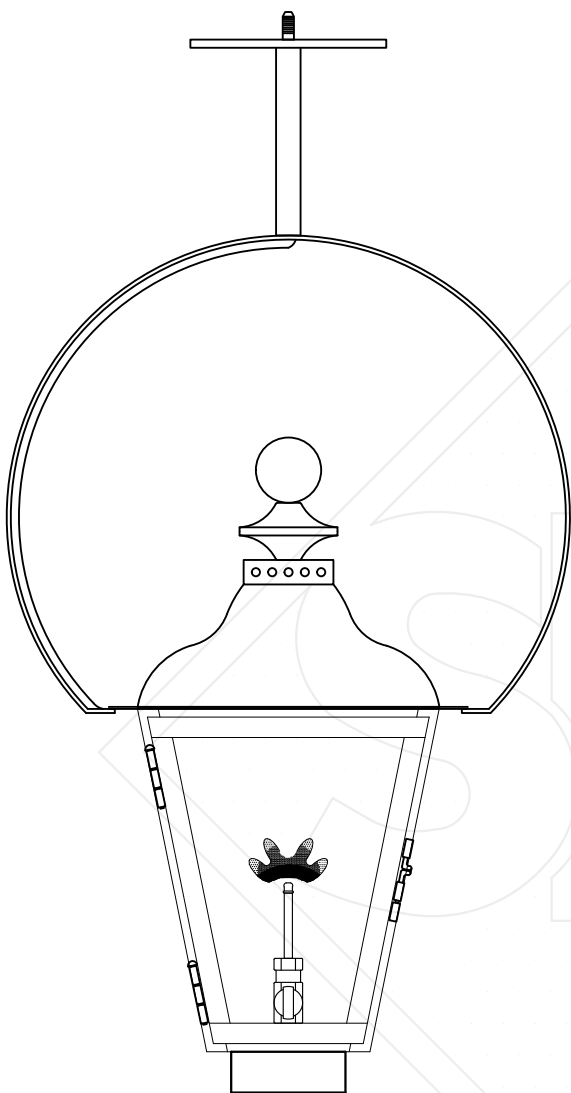

# BRUNSWICK SMALL w/ HALF (CEILING) YOKE

Shortest Height 28  $\frac{3}{8}$ "

Front View

Side View

Ceiling Mount

Lights are hand crafted  
Dimensions may vary by 1/4"