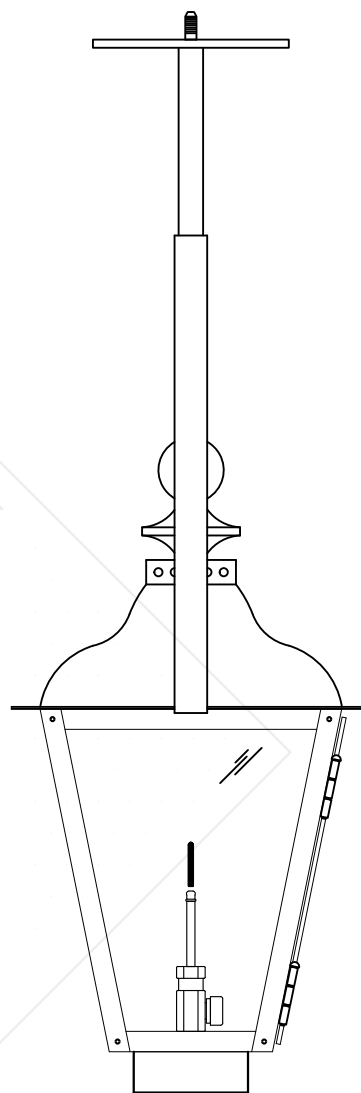

# BRUNSWICK SMALL w/ HALF (CEILING) YOKE

Shortest Height 28  $\frac{3}{8}$ "

Front View

Side View

Ceiling Mount

Lights are hand crafted  
Dimensions may vary by 1/4"