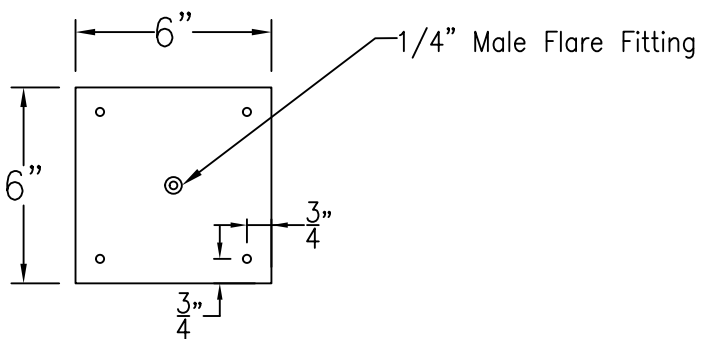

# BRUNSWICK SMALL w/ HALF (CEILING) YOKE

Shortest Height 28  $\frac{3}{8}$ "

Front View

Side View

Ceiling Mount

Lights are hand crafted  
Dimensions may vary by 1/4"