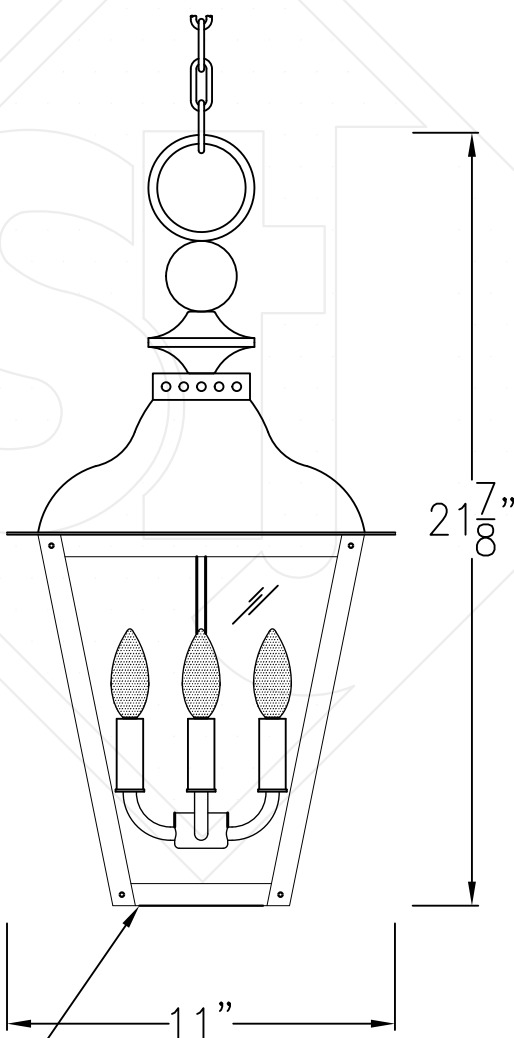

# BRUNSWICK SMALL w/ CHAIN HUNG PENDANT

Comes standard w/ 6' of chain

Open Bottom Front View

Lights are hand crafted  
Dimensions may vary by 1/4"