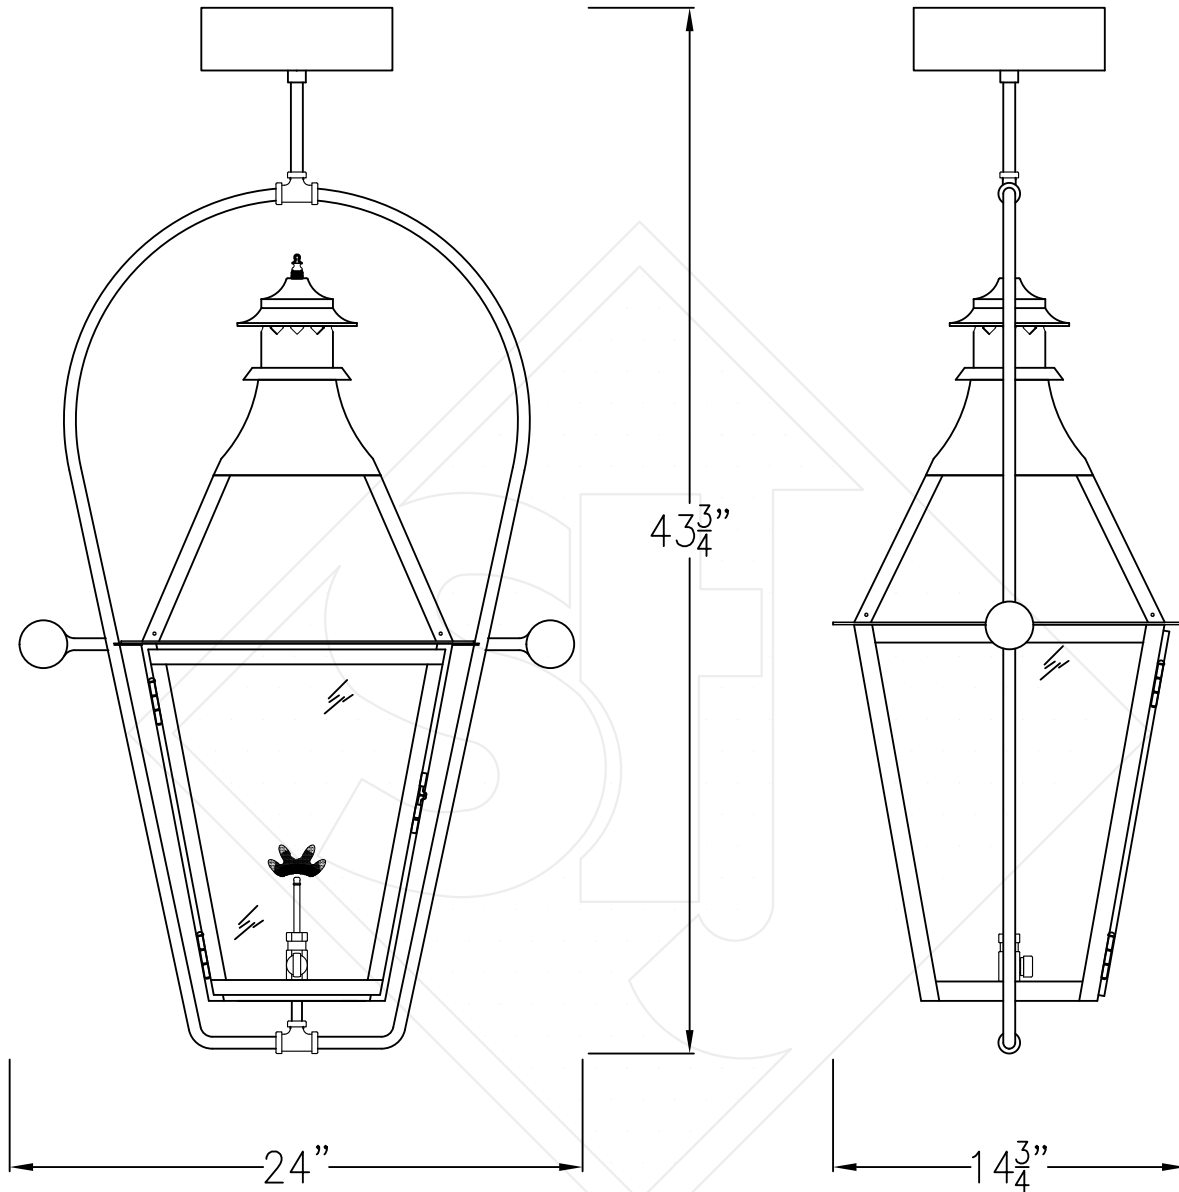

# CHESAPEAKE LARGE YOKE (CEILING) BRACKET

Available w/ Solid or Glass Top  
Shortest Height 42 1/2"

Front View

Side View

Ceiling Mount

Lights are hand crafted  
Dimensions may vary by 1/4"