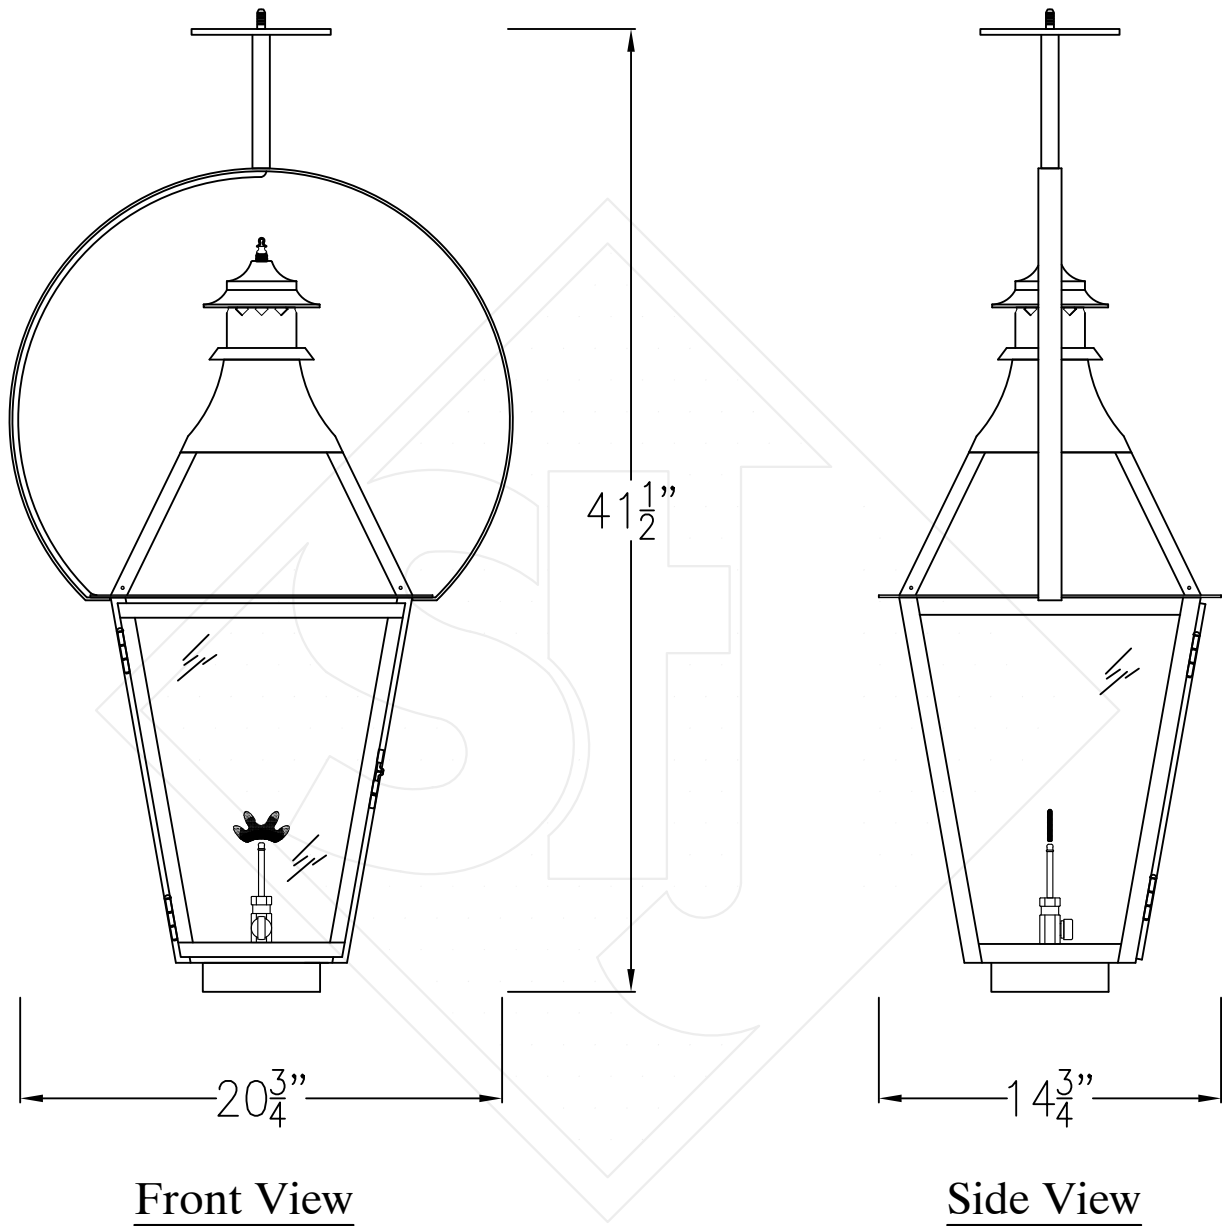

CHESAPEAKE LARGE HALF YOKE

Available w/ Solid or Glass Top
Shortest Height $41 \frac{1}{2}$ "

Ceiling Mount

Lights are hand crafted
Dimensions may vary by 1/4"