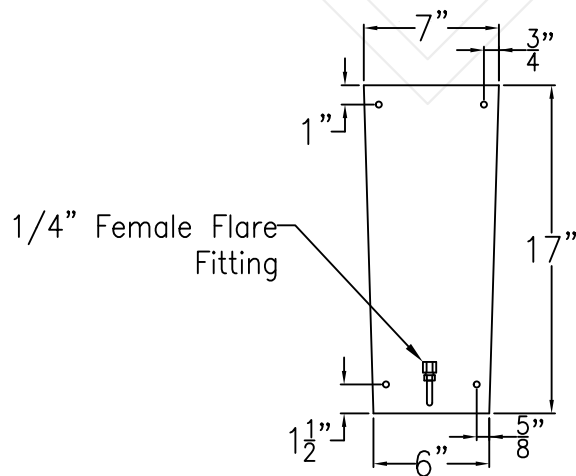

CHESAPEAKE LARGE COPPER WALL BRACKET

Available w/ Solid or Glass
Top

Front View

Side View

Backplate

Lights are hand crafted
Dimensions may vary by 1/4"