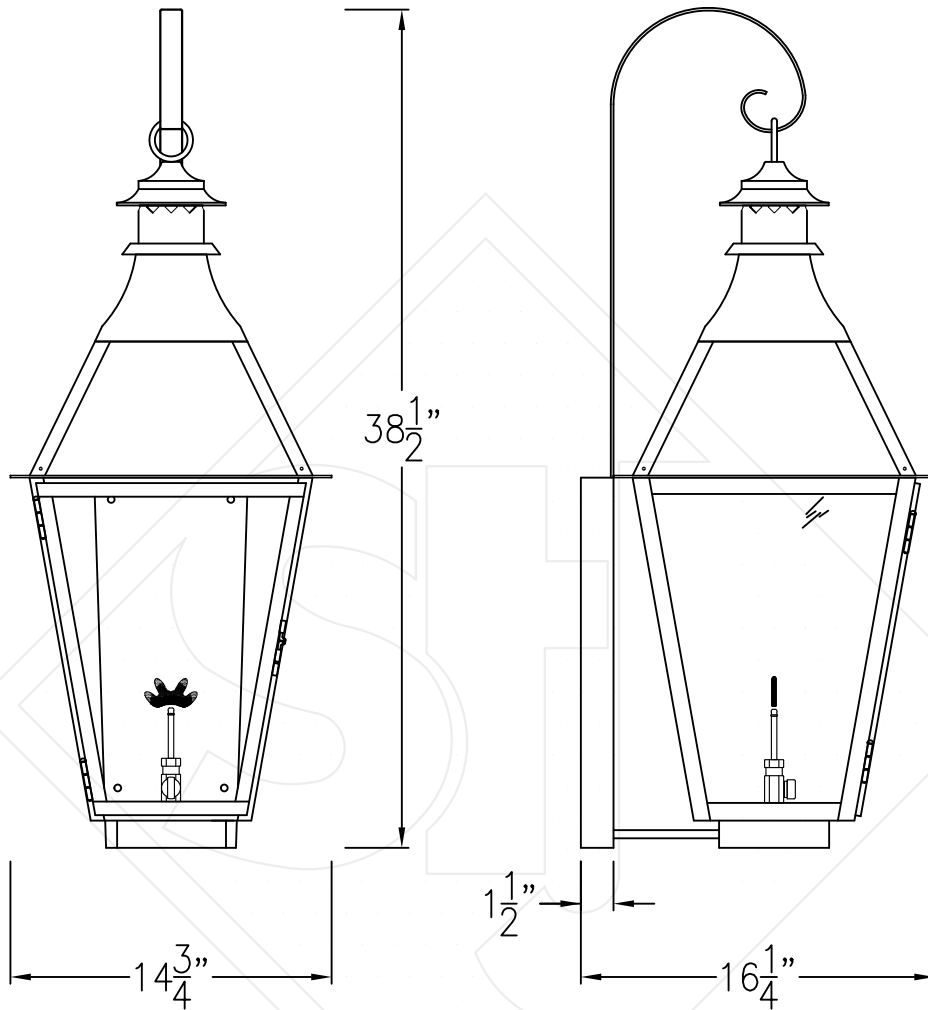

CHESAPEAKE LARGE COPPER WALL BRACKET

Available w/ Solid or Glass
Top

Front View

Side View

Backplate

Lights are hand crafted
Dimensions may vary by 1/4"